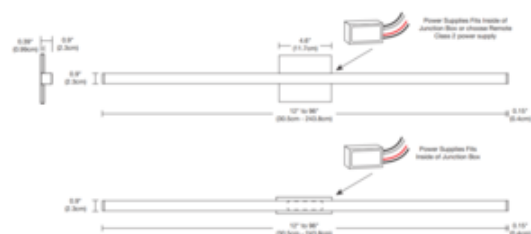

Shown in: Satin Nickel

COMPANY	PROJECT	FIXTURE TYPE	APPROVED BY	DATE