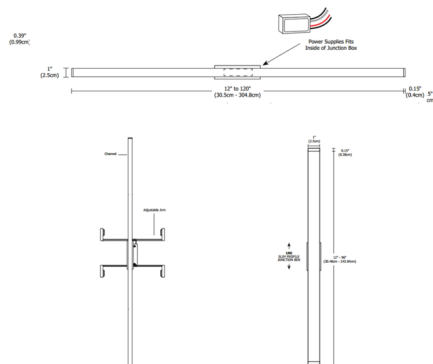

Twiggy T1 Lens Warm Dim Bath Bar with 1 Inch Rectangle Canopy features a tubular 1 inch milky white diffuser lens that provides uniform light without hotspots. Available in various increments from 12 inches up to 96 inches, a variety of finishes, 5 LED watts per foot, and Warm Dim 2700K (27D) or 3000K (30D) at 100 percent and dims to 2200K color temperature. Unlike standard LEDs, Warm Dim LEDs are designed to shift to a warmer color temperature as they are dimmed, replicating the effects of incandescent and halogen light sources. Finished size includes end caps. Includes a 120V input, 24VDC Class 2 electronic low voltage LED power supply. Power supply fits inside supplied Slim Profile Junction Box (IRE) which does not require a canopy. Twiggy is dimmable with an electronic low voltage dimmer: (Lutron Diva DVELV-300P, Lutron Skylark SELV-300P, Lutron Maestro MAELV-600P, Lutron Radio Ra 2, or Legrand Adorne ADTP703TU), sold separately. ETL listed. ADA compliant. Suitable for damp locations. Fixture includes a 5 year warranty. Product is built to order.

Specifications

COLOR	N/A
BODY FINISH	Satin Nickel
WATTAGE	5W
DIMMER	Low Voltage Electronic
DIMENSIONS	13.1"W x 1"H x 1.4"D
INTEGRATED LED MODULE	1 x LED/5W/120V LED
COUNTRY OF ORIGIN	United States

Technical Information

LAMP LIFE	50000 hours
COLOR RENDERING	92 CRI
LAMP COLOR	2700K Warm Dim
LUMENS/WATT	67.00
LUMINOUS FLUX	335 lumens

Shown in satin nickel

CLICK TO VIEW PRODUCT

Notes: