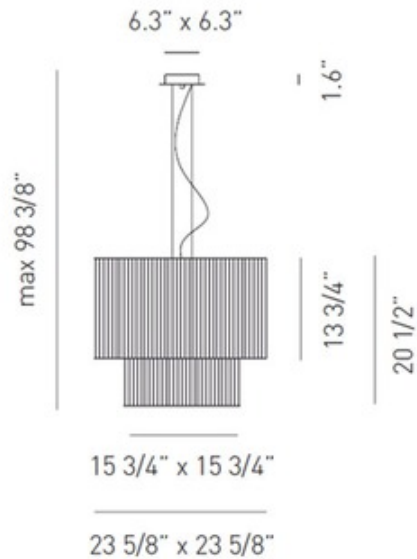

Clavius 2 Tier Suspension

Designer: Manuel Vivian

Description:

Clavius 2 tier suspension features two handmade silk thread shades with a chrome finish. Shade available in white, tobacco and black color. Available in a small, rectangular, square and 2 tier suspension option as well as a wall sconce, ceiling flush mount, table and floor lamp version. Four 100 watt, 120 volt, A19 medium base incandescent lamps included. General light distribution. ETL listed. Made in Italy. 23.63W x 20.5H x 23.63L with an overall maximum height of 98.38 inches.

Shown in: Chrome / Tobacco

List Price: \$4088.57
Our Price: \$2862.00

Shade Color: Tobacco
Body Finish: Chrome
Lamp: 4 x A19/Medium (E26)/72W/120V Incandescent
Wattage: 288W
Dimmer: Incandescent
Dimensions: 23.63"L x 20.5"H x 23.63"W