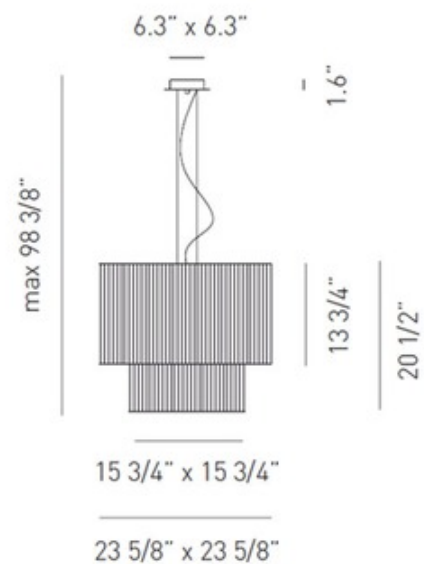

DESIGNER

Manuel Vivian

BRAND

Axolight

DESCRIPTION

Clavius 2 tier suspension features two handmade silk thread shades with a chrome finish. Shade available in white, tobacco and black color. Available in a small, rectangular, square and 2 tier suspension option as well as a wall sconce, ceiling flush mount, table and floor lamp version. Four 100 watt, 120 volt, A19 medium base incandescent lamps included. General light distribution. ETL listed. Made in Italy. 23.63W x 20.5H x 23.63L with an overall maximum height of 98.38 inches.

SHADE COLOR	Tobacco
BODY FINISH	Chrome
WATTAGE	288W
DIMMER	Standard 120V
DIMENSIONS	23.63"L x 23.63"W x 20.5"H
BULB NOT INCLUDED	
LAMP	4 x A19/Medium (E26)/72W/120V Incandescent

SPEC #

AXO796

COMPANY

PROJECT