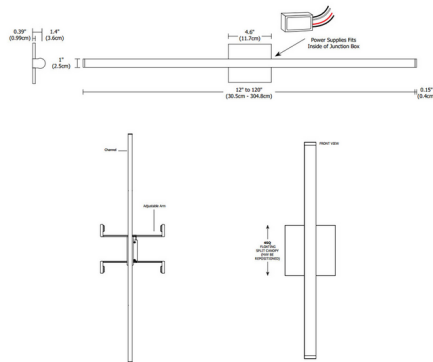

Twiggy T1 Lens Warm Dim Bath Bar with 4 Inch Square Canopy features a tubular 1 inch milky white diffuser lens that provides uniform light without hotspots. Available in various increments from 12 inches up to 96 inches, a variety of finishes, 5 LED watts per foot, and Warm Dim 2700K-2000K (27D) or 3000K-2000K (30D) at 100 percent and dims to 2200K color temperature. Unlike standard LEDs, Warm Dim LEDs are designed to shift to a warmer color temperature as they are dimmed, replicating the effects of incandescent and halogen light sources. Finished size includes end caps. Fixture includes a 120V input, 24VDC Class 2 electronic low voltage LED power supply which fits inside a standard square 4 inch electrical box with round plaster ring. Twiggy is dimmable with an electronic low voltage dimmer: (Lutron Diva DVELV-300P, Lutron Skylark SELV-300P, Lutron Maestro MAELV-600P, Lutron Radio Ra 2, or Legrand Adorne ADTP703TU), sold separately. ETL listed. ADA compliant. Suitable for damp locations. Fixture includes a 5 year warranty. Product is built to order.

Specifications

COLOR	N/A
BODY FINISH	Satin Aluminum
WATTAGE	5W
DIMMER	Low Voltage Electronic
DIMENSIONS	13.1"W x 4.6"H x 1.4"D
INTEGRATED LED MODULE	1 x LED/5W/120V LED
COUNTRY OF ORIGIN	United States

Technical Information

LAMP LIFE	50000 hours
COLOR RENDERING	92 CRI
LAMP COLOR	2700K Warm Dim
LUMENS/WATT	67.00
LUMINOUS FLUX	335 lumens

Shown in satin aluminum

CLICK TO VIEW PRODUCT

Notes: