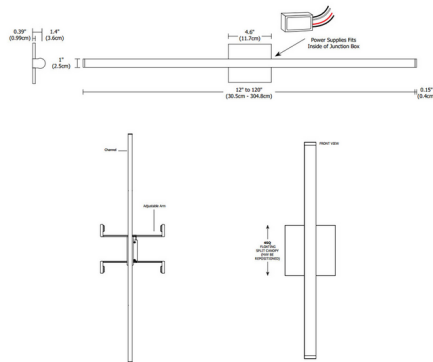

### Description

Twiggy T1 Lens Warm Dim Bath Bar with 4 Inch Square Canopy features a tubular 1 inch milky white diffuser lens that provides uniform light without hotspots. Available in various increments from 12 inches up to 96 inches, a variety of finishes, 5 LED watts per foot, and Warm Dim 2700K-2000K (27D) or 3000K-2000K (30D) at 100 percent and dims to 2200K color temperature. Unlike standard LEDs, Warm Dim LEDs are designed to shift to a warmer color temperature as they are dimmed, replicating the effects of incandescent and halogen light sources. Finished size includes end caps. Fixture includes a 120V input, 24VDC Class 2 electronic low voltage LED power supply which fits inside a standard square 4 inch electrical box with round plaster ring. Twiggy is dimmable with an electronic low voltage dimmer: (Lutron Diva DVELV-300P, Lutron Skylark SELV-300P, Lutron Maestro MAELV-600P, Lutron Radio Ra 2, or Legrand Adorne ADTP703TU), sold separately. ETL listed. ADA compliant. Suitable for damp locations. Fixture includes a 5 year warranty. Product is built to order.

### Specifications

COLOR	N/A
BODY FINISH	Satin Aluminum
WATTAGE	5W
DIMMER	Low Voltage Electronic
DIMENSIONS	13.1"W x 4.6"H x 1.4"D
INTEGRATED LED MODULE	1 x LED/5W/120V LED
COUNTRY OF ORIGIN	United States