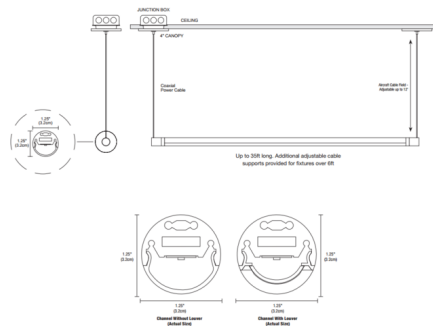

Shown in satin nickel / white lens