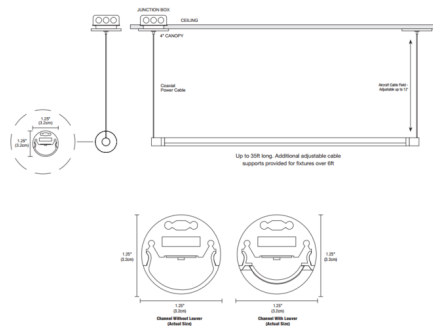

Lightology

lightology.com
866-954-4489
04-04-26

Project: _____
Company: _____
Location: _____ Fixture Type: _____
SPEC #: **EDG796319**
Approved On: _____ Approved By: _____

Pipeline 1 Up or Down Suspension w/ Remote Power/SQ Canopy

By PureEdge Lighting

Description

Pipeline 1 Up or Down Suspension with Remote Power End Feed and 4 Inch Square Canopy is a linear LED fixture with a clean and contemporary style. Pipeline 1 is available in various increments from 36 to 240 inches and features a 176 degree beam spread, a diffused white lens, optional black or white louver, a variety of finishes with Nickel hardware, three wattage options, and a spectrum of color temperatures including Warm Dim. Chrome finish available up to 84 inch length. Fixture includes a 5 year warranty. Product is built to order. Note: Canopy mounts to a standard junction box either using the PS-60L-ELV-24VDC (60 Watt 24 Volt DC Power Supply) which fits inside junction box, or from a remote Universal (UNI) or Lutron Hi-Lume power supply. Required power supply and dimmer control sold separately. Note: Includes one 4 inch square canopy and 12 foot adjustable coaxial cables. Additional aircraft cables included for support when fixture exceeds 72 inches.

Specifications

COLOR . . . . . White Lens
BODY FINISH . . . . . Satin Nickel
WATTAGE 15W
DIMMER . . . . . Low Voltage Electronic
DIMENSIONS . . . . . 36"L x 1.25"W x 1.25"H
INTEGRATED LED MODULE . . . . . 3 x LED/5W/24V LED

Technical Information

LAMP LIFE . . . . . 50000 hours
COLOR RENDERING . . . . . 95 CRI
LAMP COLOR 2700K
LUMENS/WATT 197.40
LUMINOUS FLUX . . . . . 987 lumens

Shown in satin nickel / white lens

CLICK TO VIEW PRODUCT

Notes: