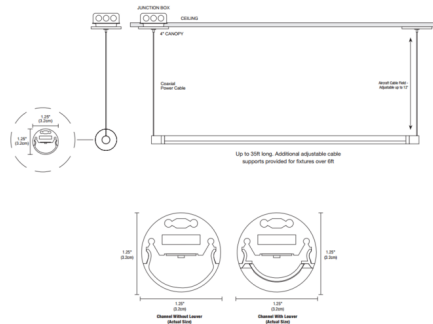

Lightology

lightology.com
866-954-4489
05-21-26

Project: _____
Company: _____
Location: _____ Fixture Type: _____
SPEC #: **EDG796319**
Approved On: _____ Approved By: _____

Pipeline 1 Up or Down Suspension w/ Remote Power/SQ Canopy

By PureEdge Lighting

Description

Pipeline 1 Up or Down Suspension with Remote Power End Feed and 4 Inch Square Canopy is a linear LED fixture with a clean and contemporary style. Pipeline 1 is available in various increments from 36 to 240 inches and features a 176 degree beam spread, a diffused white lens, optional black or white louver, a variety of finishes with Nickel hardware, three wattage options, and a spectrum of color temperatures including Warm Dim. Chrome finish available up to 84 inch length. Fixture includes a 5 year warranty. Product is built to order. Note: Canopy mounts to a standard junction box either using the PS-60L-ELV-24VDC (60 Watt 24 Volt DC Power Supply) which fits inside junction box, or from a remote Universal (UNI) or Lutron Hi-Lume power supply. Required power supply and dimmer control sold separately. Note: Includes one 4 inch square canopy and 12 foot adjustable coaxial cables. Additional aircraft cables included for support when fixture exceeds 72 inches.

Specifications

COLOR . . . . . White Lens
BODY FINISH . . . . . Satin Nickel
WATTAGE 15W
DIMMER . . . . . Low Voltage Electronic
DIMENSIONS . . . . . 36"L x 1.25"W x 1.25"H
INTEGRATED LED MODULE . . . . . 3 x LED/5W/24V LED

Technical Information

LAMP LIFE . . . . . 50000 hours
COLOR RENDERING . . . . . 95 CRI
LAMP COLOR 2700K
LUMENS/WATT 197.40
LUMINOUS FLUX . . . . . 987 lumens

Shown in satin nickel / white lens

CLICK TO VIEW PRODUCT

Notes: