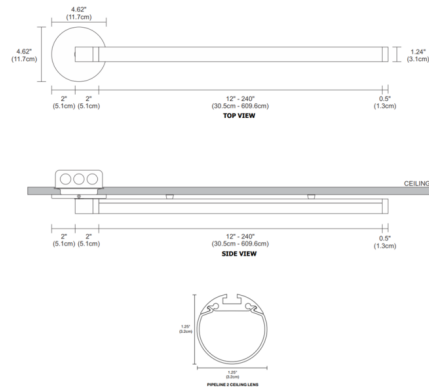

Pipeline 2 Warm Dim Ceiling Light with Remote Power By PureEdge Lighting

Description

Pipeline 2 Warm Dim Ceiling Light with Remote End Feed Power and Round Canopy is a linear LED fixture that offers a clean, uninterrupted beam of light through a diffused 280 degree white lens. Pipeline 2 is available in various increments from 12 to 240 inches, includes 5 LED watts per foot, and Warm Dim 2700K to 2000K (27D) or 3000K to 2000K (30D) color temperature. Unlike standard LEDs, Warm Dim LEDs are designed to shift to a warmer color temperature as they are dimmed, replicating the effects of incandescent and halogen light sources. Note: Canopy mounts to a standard junction box either using the PS-60L-ELV-24VDC (60 Watt 24 Volt DC Power Supply/ dimmable ELV) which fits inside junction box, or from a remote Universal (UNI) power supply (dimmable ELV/TRIAC/0-10V). Required power supply and dimmer control sold separately. Note: Includes one 4.6 inch round canopy and mounting clips for every 18 inch length.

Specifications

COLOR	N/A
BODY FINISH	Satin Nickel
WATTAGE	5W
DIMMER	Low Voltage Electronic
DIMENSIONS	12"L x 1.25"W x 1.25"H
INTEGRATED LED MODULE	1 x LED/5W/24V LED

Technical Information

LAMP LIFE	50000 hours
COLOR RENDERING	95 CRI
LAMP COLOR	2700K Warm Dim
LUMENS/WATT	82.80
LUMINOUS FLUX	414 lumens

Shown in satin nickel

CLICK TO VIEW PRODUCT

Notes: