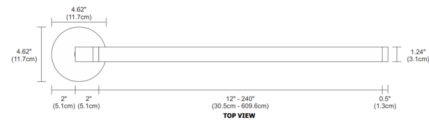

Shown in satin nickel