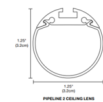

Lightology

lightology.com
866-954-4489
04-25-26

Project: _____
Company: _____
Location: _____ Fixture Type: _____
SPEC #: **EDG797367**
Approved On: _____ Approved By: _____

Pipeline 2 Ceiling Light with Remote Power By PureEdge Lighting

Description

Pipeline 2 Ceiling with Remote End Feed Power and Round Canopy is a linear LED fixture that offers a clean, uninterrupted beam of light through a diffused 280 degree white lens. Pipeline 2 is available in various increments from 12 to 240 inches, two wattage options, multiple finish options, and a spectrum of color temperature options. ETL listed. Title 24 compliant when used with a Universal (UNI) power supply. Fixture includes a 5 year warranty. Product is built to order. Note: Canopy mounts to a standard junction box either using the PS-60L-ELV-24VDC (60 Watt 24 Volt DC Power Supply/dimmable ELV) which fits inside junction box, or from a remote Universal (UNI) power supply (dimmable ELV/TRIAC/0-10V). Required power supply and dimmer control sold separately. Note: Includes one 4.6 inch round canopy and mounting clips for every 18 inch length.

Specifications

COLOR	N/A
BODY FINISH	Satin Nickel
WATTAGE	5W
DIMMER	Low Voltage Electronic
DIMENSIONS	12" L x 1.25" W x 1.25" H
INTEGRATED LED MODULE	1 x LED/5W/24V LED

Technical Information

LAMP LIFE	50000 hours
COLOR RENDERING	95 CRI
LAMP COLOR	2700K
LUMENS/WATT	65.80
LUMINOUS FLUX	329 lumens

Shown in satin nickel

CLICK TO VIEW PRODUCT

Notes: