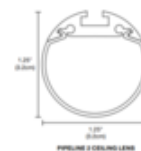

COMPANY	PROJECT	FIXTURE TYPE	APPROVED BY	DATE