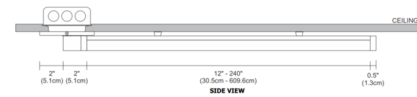

Lightology

lightology.com
866-954-4489
04-25-26

Project: _____
Company: _____
Location: _____ Fixture Type: _____
SPEC #: **EDG797367**
Approved On: _____ Approved By: _____

Pipeline 2 Ceiling Light with Remote Power By PureEdge Lighting

Description

Pipeline 2 Ceiling with Remote End Feed Power and Round Canopy is a linear LED fixture that offers a clean, uninterrupted beam of light through a diffused 280 degree white lens. Pipeline 2 is available in various increments from 12 to 240 inches, two wattage options, multiple finish options, and a spectrum of color temperature options. ETL listed. Title 24 compliant when used with a Universal (UNI) power supply. Fixture includes a 5 year warranty. Product is built to order. Note: Canopy mounts to a standard junction box either using the PS-60L-ELV-24VDC (60 Watt 24 Volt DC Power Supply/dimmable ELV) which fits inside junction box, or from a remote Universal (UNI) power supply (dimmable ELV/TRIAC/0-10V). Required power supply and dimmer control sold separately. Note: Includes one 4.6 inch round canopy and mounting clips for every 18 inch length.

Specifications

COLOR	N/A
BODY FINISH	Satin Nickel
WATTAGE	5W
DIMMER	Low Voltage Electronic
DIMENSIONS	12" L x 1.25" W x 1.25" H
INTEGRATED LED MODULE	1 x LED/5W/24V LED

Technical Information

LAMP LIFE	50000 hours
COLOR RENDERING	95 CRI
LAMP COLOR	2700K
LUMENS/WATT	65.80
LUMINOUS FLUX	329 lumens

Shown in satin nickel

CLICK TO VIEW PRODUCT

Notes: