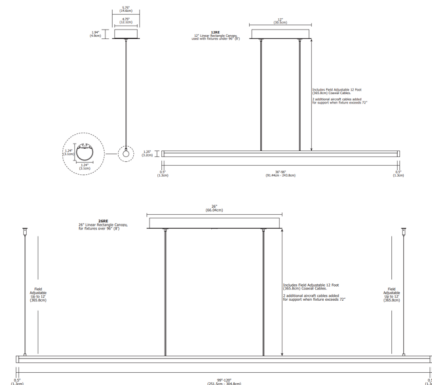

Lightology

lightology.com
866-954-4489
04-25-26

Project: _____
Company: _____
Location: _____ Fixture Type: _____
SPEC #: **EDG797593**
Approved On: _____ Approved By: _____

Pipeline 2 Power Downlight Suspension Center Feed By PureEdge Lighting

Description

Pipeline 2 Downlight Suspension with Center Power Feed is a linear LED fixture with a clean and contemporary style. Pipeline 2 is available in various increments from 36 to 120 inches and features a diffused white lens, a spectrum of color temperature options, and two wattage options. Chrome finish available up to 84 inch length. Includes linear canopy with 120V/24VDC output Universal (UNI) LED power supply and 12 foot coaxial aircraft cables. Dimmable with an ELV/TRIAC/0-10V dimmer. Additional aircraft cables included for support when fixture exceeds 72 inches. Canopy size dependent on length of fixture. Note: Product is built to order.

Specifications

COLOR	N/A
BODY FINISH	Satin Nickel
WATTAGE	15W
DIMMER	Low Voltage Electronic
DIMENSIONS	36"L x 1.25"W x 1.25"H
INTEGRATED LED MODULE	3 x LED/5W/120V LED

Technical Information

LAMP LIFE	50000 hours
COLOR RENDERING	95 CRI
LAMP COLOR	2700K
LUMENS/WATT	197.40
LUMINOUS FLUX	987 lumens

Shown in satin nickel

CLICK TO VIEW PRODUCT

Notes: