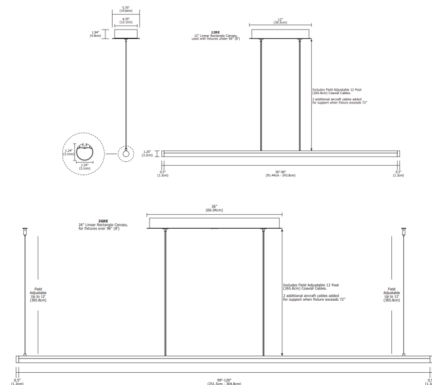

Lightology

lightology.com
866-954-4489
04-25-26

Project: _____
Company: _____
Location: _____ Fixture Type: _____
SPEC #: **EDG797625**
Approved On: _____ Approved By: _____

Pipeline 2 Power Warm Dim Downlight Suspension Center Feed By PureEdge Lighting

Description

Pipeline 2 Warm Dim Downlight Suspension with Center Power Feed is a linear LED fixture with a clean and contemporary style. Pipeline 2 is available in various increments from 36 to 120 inches and features a diffused white lens, 4.4 LED watts per foot, Warm Dim 2700K to 2000K (27D) or 3000K to 2000K (30D) color temperature. Chrome finish available up to 84 inch length. Includes a linear canopy with 120V/24VDC output Universal (UNI) LED power supply (dimmable ELV/TRIAC/0-10V) and 12 foot coaxial aircraft cables. Additional aircraft cables included for support when fixture exceeds 72 inches. Canopy size dependent on length of fixture. Note: Product is built to order.

Specifications

COLOR	N/A
BODY FINISH	Satin Nickel
WATTAGE	15W
DIMMER	Low Voltage Electronic
DIMENSIONS	36"L x 1.25"W x 1.25"H
INTEGRATED LED MODULE	3 x LED/5W/120V LED

Technical Information

LAMP LIFE	50000 hours
COLOR RENDERING	95 CRI
LAMP COLOR	2700K Warm Dim
LUMENS/WATT	248.40
LUMINOUS FLUX	1242 lumens

Shown in satin nickel

CLICK TO VIEW PRODUCT

Notes: