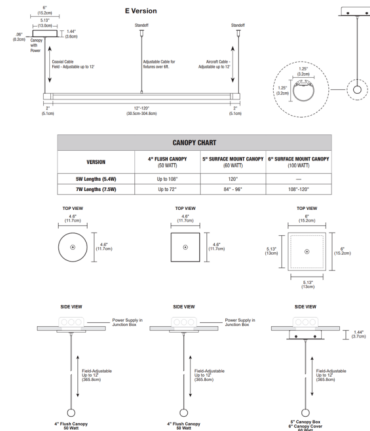

By PureEdge Lighting

Description

Pipeline 2 Linear Downlight Suspension with End Power Feed brings together form, function and style with an industrial edge and contemporary appeal. Features a clean, uninterrupted direct beam of light through a diffused white 280 degree lens. Pipeline 2 is available in various increments from 12 to 120 inches with 5 watts (4.4 watts) or 7 watts (7.5 watts) per foot, a variety of finishes, and a spectrum of color temperature options. Chrome finish available up to 84 inch length. Includes canopy with 120V/24VDC electronic low voltage LED power supply. For 50 watts (IC) or 60 watt (Non-IC), the power supply will fit inside the electrical junction box with the included canopy. Includes 12 foot adjustable coaxial cables. Additional aircraft cables included for support when fixture exceeds 72 inches. Canopy size varies by length of fixture. Note: Product is built to order.

Specifications

COLOR White Lens
 BODY FINISH Satin Nickel
 WATTAGE 15W
 DIMMER Low Voltage Electronic
 DIMENSIONS 36"L x 1.25"W x 1.25"H
 INTEGRATED LED MODULE 3 x LED/5W/120V LED

Technical Information

LAMP LIFE 50000 hours
 COLOR RENDERING 95 CRI
 LAMP COLOR 2700K
 LUMENS/WATT 197.40
 LUMINOUS FLUX 987 lumens

Shown in satin nickel / white lens

CLICK TO VIEW PRODUCT

Notes: