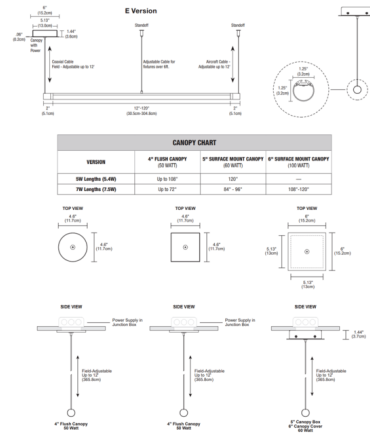

### Description

Pipeline 2 Linear Downlight Suspension with End Power Feed brings together form, function and style with an industrial edge and contemporary appeal. Features a clean, uninterrupted direct beam of light through a diffused white 280 degree lens. Pipeline 2 is available in various increments from 12 to 120 inches with 5 watts (4.4 watts) or 7 watts (7.5 watts) per foot, a variety of finishes, and a spectrum of color temperature options. Chrome finish available up to 84 inch length. Includes canopy with 120V/24VDC electronic low voltage LED power supply. For 50 watts (IC) or 60 watt (Non-IC), the power supply will fit inside the electrical junction box with the included canopy. Includes 12 foot adjustable coaxial cables. Additional aircraft cables included for support when fixture exceeds 72 inches. Canopy size varies by length of fixture. Note: Product is built to order.

### Specifications

COLOR . . . . . White Lens  
 BODY FINISH . . . . . Satin Nickel  
 WATTAGE . . . . . 15W  
 DIMMER . . . . . Low Voltage Electronic  
 DIMENSIONS . . . . . 36"L x 1.25"W x 1.25"H  
 INTEGRATED LED MODULE . . . . . 3 x LED/5W/120V LED