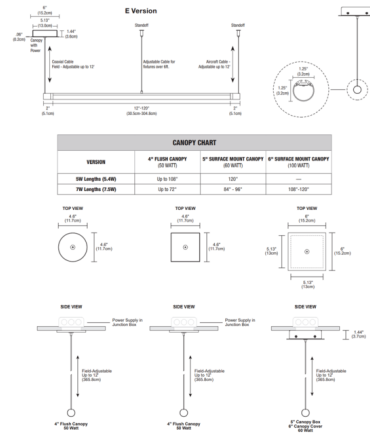

Shown in satin nickel / white lens