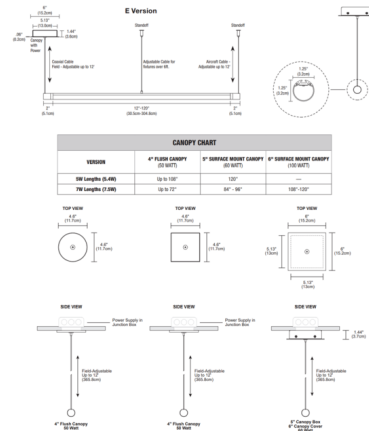

Shown in satin nickel / white lens