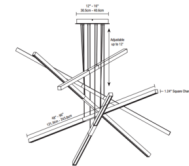

By PureEdge Lighting

Description

The Pix Sticks Tie Stix Wood Suspension with Remote Power is the essence of modernity with alluring sleek metal finishes that demand attention. Remote power allows for easier replacement in hard-to-reach spaces such as atriums. Features linear channels that intersect at alternate heights casting downlight illumination through diffused white lenses. Includes 5 or 7 watts per foot per channel in a variety of color temperature options including Warm Dim. Channel finishes in Wood Cherry, Wood Walnut, Wood White Oak, Wood Espresso and Wood Maple. Hardware finish available in Satin Nickel, Satin Black, Chrome, White or Antique Bronze. Satin Nickel and White finishes supplied with matching canopy and hardware. Satin Black, Antique Bronze and Chrome finishes supplied with a Black canopy. Offered in three, five or seven stick channel options from 39-96 inches in length. Supplied with a metal canopy (12 inch for 3 and 5-stick and 16 inch for 7-stick), and 12 feet of suspension cable. Note: Requires a remote power supply: PS-60L-ELV-24VDC (50 Watt Non-IC 24 Volt DC Power Supply) which fits inside junction box, or from a remote Universal (UNI) power supply. Required remote power supply and dimmer control sold separately.

Specifications

COLOR Wood White Oak
 BODY FINISH Satin Nickel
 WATTAGE 100W
 DIMMER Low Voltage Electronic
 DIMENSIONS 48"L x 1.24"W x 1.24"H
 INTEGRATED LED MODULE 20 x LED/5W/24V LED

Technical Information

LAMP LIFE 50000 hours
 COLOR RENDERING 92 CRI
 LAMP COLOR 2700K
 LUMENS/WATT 1,080.00
 LUMINOUS FLUX 5400 lumens

Shown in satin nickel / wood white oak

PIX STICKS TIE STIX SUSPENSION WITH REMOTE POWER - ACTUAL SIZES		
Ordering code (Minimum Size)	Actual channel channel length (inches)	Actual channel channel length (feet)
39	39.0	3.25
48	48.0	4.0
60	60.0	5.0
72	72.0	6.0
84	84.0	7.0
96	96.0	8.0