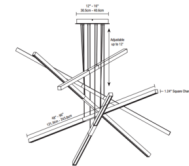

Description

The Pix Sticks Tie Stix Wood Suspension with Remote Power is the essence of modernity with alluring sleek metal finishes that demand attention. Remote power allows for easier replacement in hard-to-reach spaces such as atriums. Features linear channels that intersect at alternate heights casting downlight illumination through diffused white lenses. Includes 5 or 7 watts per foot per channel in a variety of color temperature options including Warm Dim. Channel finishes in Wood Cherry, Wood Walnut, Wood White Oak, Wood Espresso and Wood Maple. Hardware finish available in Satin Nickel, Satin Black, Chrome, White or Antique Bronze. Satin Nickel and White finishes supplied with matching canopy and hardware. Satin Black, Antique Bronze and Chrome finishes supplied with a Black canopy. Offered in three, five or seven stick channel options from 39-96 inches in length. Supplied with a metal canopy (12 inch for 3 and 5-stick and 16 inch for 7-stick), and 12 feet of suspension cable. Note: Requires a remote power supply: PS-60L-ELV-24VDC (50 Watt Non-IC 24 Volt DC Power Supply) which fits inside junction box, or from a remote Universal (UNI) power supply. Required remote power supply and dimmer control sold separately.

Specifications

COLOR Wood White Oak
 BODY FINISH Satin Nickel
 WATTAGE 100W
 DIMMER Low Voltage Electronic
 DIMENSIONS 48"L x 1.24"W x 1.24"H
 INTEGRATED LED MODULE 20 x LED/5W/24V LED

Technical Information

LAMP LIFE 50000 hours
 COLOR RENDERING 92 CRI
 LAMP COLOR 2700K
 LUMENS/WATT 1,080.00
 LUMINOUS FLUX 5400 lumens

Shown in satin nickel / wood white oak

PIX STICKS TIE STIX SUSPENSION WITH REMOTE POWER - ACTUAL SIZES		
Ordering code (Minimum Size)	Actual channel channel length (inches)	Actual channel channel length (feet)
39	39.0	3.25
48	48.0	4.0
60	60.0	5.0
72	72.0	6.0
84	84.0	7.0
96	96.0	8.0