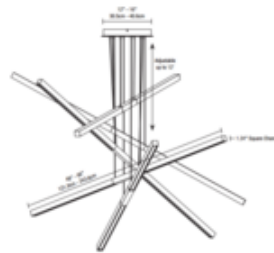

Pix Sticks Tie Stix Wood Suspension with Remote Power

Shown in: Satin Nickel / Wood White Oak

List Price: \$6604.00
Our Price: \$5283.20

Shade Color: Wood White Oak
Body Finish: Satin Nickel
Lamp: 20 x LED/5W/24V LED
Wattage: 100W
Dimmer: Low Voltage Electronic
Dimensions: 48"L x 1.24"W x 1.24"H

Technical Information
Luminous Flux: 5400 lumens
Lumens/Watt: 1,080.00
Lamp Color: 2700 K
Color Rendering: 92 CRI
Lamp Life: 50000 hours

Designer: Gregory Kay

Description:

The Pix Sticks Tie Stix Wood Suspension with Remote Power is the essence of modernity with alluring sleek metal finishes that demand attention. Remote power allows for easier replacement in hard-to-reach spaces such as atriums. Features linear channels that intersect at alternate heights casting downlight illumination through diffused white lenses. Channel finishes in Wood Cherry, Wood Walnut, Wood White Oak, Wood Espresso and Wood Maple. Hardware finish available in Satin Nickel, Satin Black, Chrome, White or Antique Bronze. Satin Nickel and White finishes supplied with matching canopy and hardware. Satin Black, Antique Bronze and Chrome finishes supplied with a Black canopy. Offered in three, five or seven stick channel options from 39-96 inches in length. Includes 5 or 7 watts per foot per channel in a variety of color temperature options including Warm Dim. Supplied with a metal canopy (12 inch for 3 and 5-stick and 16 inch for 7-stick), and 12 feet of suspension cable. Fixture can be powered using an electronic low voltage (ELV), Universal (UNI), 0-10V, or Lutron Hi-Lume LED power supply. Required power supply and compatible dimmer control, sold separately. Product is built to order. Title 24 compliant with Universal (UNI) power supply.