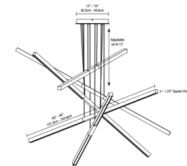

Description

The Pix Sticks Tie Stix Metal Suspension with Remote Power is the essence of modernity with alluring sleek metal finishes that demand attention. Remote power allows for easier replacement in hard-to-reach spaces such as atriums. Features linear channels that intersect at alternate heights casting downlight illumination through diffused white lenses. Includes 5 or 7 watts per foot per channel in a variety of color temperature options. Channel finishes in Satin Nickel, Satin Black, Chrome, Antique Bronze or White. Satin Nickel and White finishes supplied with matching canopy and hardware. Satin Black, Antique Bronze and Chrome finishes supplied with a Black canopy. Offered in three, five or seven stick channel options from 39-96 inches in length. Supplied with a metal canopy (12 inch for 3 and 5-stick and 16 inch for 7-stick), and 12 feet of suspension cable. Note: Fixture can be powered using a Universal (UNI) or Lutron Hi-Lume LED power supply. Required power supply and dimmer control, sold separately.

Specifications

COLOR Satin Nickel
 BODY FINISH White
 WATTAGE 100W
 DIMMER Low Voltage Electronic
 DIMENSIONS 48"L x 1.24"W x 1.24"H
 INTEGRATED LED MODULE 20 x LED/5W/24V LED

Technical Information

LAMP LIFE 50000 hours
 COLOR RENDERING 92 CRI
 LAMP COLOR 2700K
 LUMENS/WATT 1,080.00
 LUMINOUS FLUX 5400 lumens

Shown in white / satin nickel

PIX STICKS TIE STIX SUSPENSION WITH REMOTE POWER - ACTUAL SIZES		
Ordering code (Minimum Size)	Actual channel length (inches)	Actual channel diameter (inches)
39	39.0	1.24
48	48.0	1.24
60	60.0	1.24
72	72.0	1.24
84	84.0	1.24
96	96.0	1.24