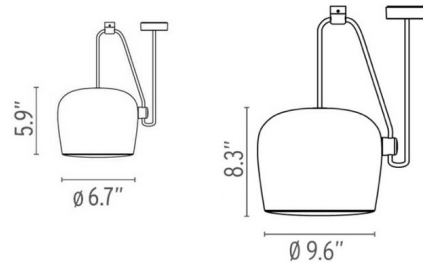

CLICK TO VIEW PRODUCT

Notes: