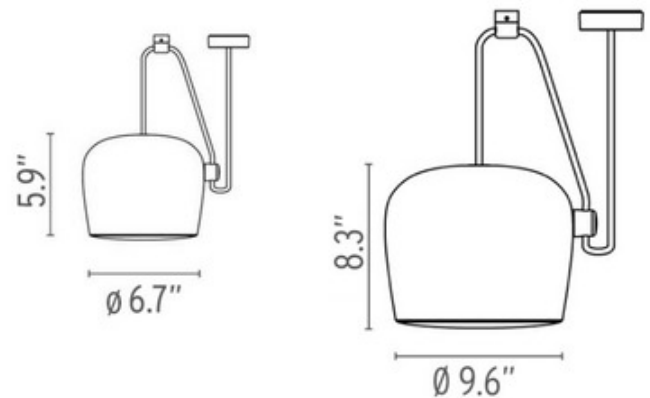

**DESIGNER** Ronan and Erwan Bouroullec  
**BRAND** FLOS

**DESCRIPTION**

The AIM Multi Light Pendant features varnished aluminum with photo-etched optical polycarbonate shades with internal reflector of photo-etched ABS. Shades available in two sizes in 3 and 5 light options. Hardwire mount with included multi-port canopy. Cable length 354 inch allows lamp to be suspended up to 116 inches from the ceiling. Dimmable with TRIAC dimmer, sold separately.

*Shown in: Black / Black*

<b>SHADE COLOR</b>	Black
<b>BODY FINISH</b>	Black
<b>WATTAGE</b>	36W
<b>DIMMER</b>	Standard 120V
<b>DIMENSIONS</b>	9.6"W x 5.9"H
<b>INTEGRATED LED MODULE</b>	
<b>LAMP</b>	3 x LED/12W/120V LED
<i>Technical Information</i>	
<b>LUMINOUS FLUX</b>	950 lumens
<b>LUMENS/WATT</b>	79.17
<b>LAMP COLOR</b>	2700K
<b>COLOR RENDERING</b>	90 CRI
<b>SPEC #</b>	FLO800173