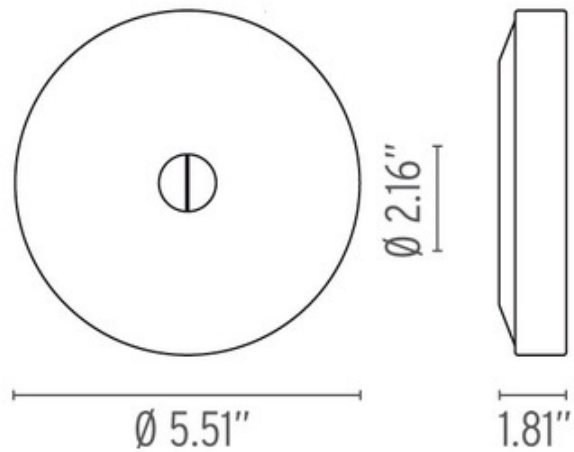

Shown in: White / Opal

SHADE COLOR	Opal
BODY FINISH	White
WATTAGE	25W
DIMMER	Standard 120V
DIMENSIONS	5.51"W x 5.51"H x 1.81"D
LAMP	1 x JCD/G9/25W/120V Halogen

ITEM NUMBER

FLO800180

COMPANY

PROJECT

FIXTURE TYPE