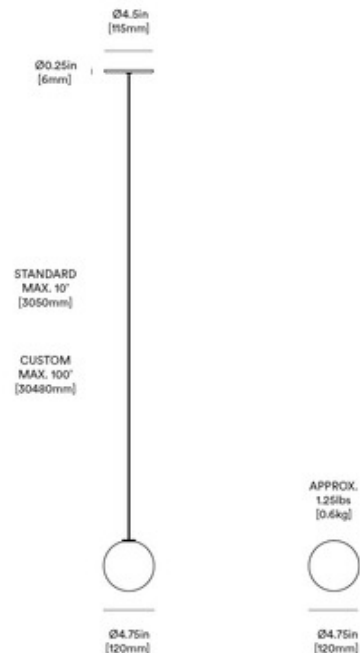

BRAND

Anony

DESCRIPTION

Glass 120 Pendant is a simple classic piece, perfect in any room of your home. A globe in matte opal glass is complimented by a chrome finish. Available with 2700K or 3000K color temperatures. Comes with 10 feet of cable to customize length. ETL and cETL listed.

Shown in: Chrome / Matte Opal

SHADE COLOR	Matte Opal
BODY FINISH	Chrome
WATTAGE	2W
DIMMER	Low Voltage Electronic
DIMENSIONS	120"L x 4.5"W x 4.5"H
LAMP	1 x LED/G4 (bipin)/2W/120V LED

Technical Information

LUMINOUS FLUX	160 lumens
LUMENS/WATT	80.00
LAMP COLOR	2700 K
COLOR RENDERING	80 CRI

ITEM NUMBER ANY800237

COMPANY	PROJECT	FIXTURE TYPE	APPROVED BY	DATE