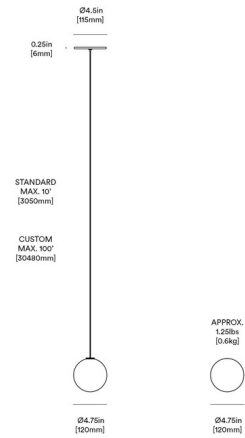

### Specifications

COLOR . . . . . Matte White Canopy  
BODY FINISH . . . . . Brushed Aluminum  
WATTAGE . . . . . 2W  
DIMMER . . . . . Low Voltage Electronic  
DIMENSIONS . . . . . 4.75"W x 4.5"H  
BULB INCLUDED . . . . . 1 x JC/G4 (bipin)/2W/12V LED  
COUNTRY OF ORIGIN . . . . . Canada

### Technical Information

PRODUCT DIMENSIONS . . . . . Adjustable Cable Length: 120"  
LAMP LIFE . . . . . 25000 hours  
COLOR RENDERING . . . . . 80 CRI  
LAMP COLOR . . . . . 2700K  
LUMENS/WATT . . . . . 110.00  
LUMINOUS FLUX . . . . . 220 lumens

APPROX.  
1.25lbs  
(0.6kg)

CLICK TO VIEW PRODUCT

Notes: