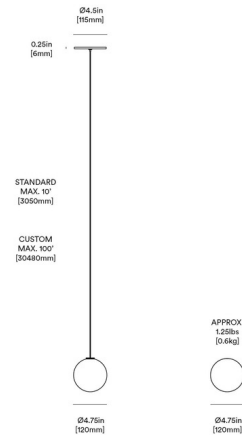

By Anony

Description

The Glass 120 Pendant adds a simplistic beauty to your interior space. The smooth frame is complemented by an acid etched glass globe, shining warm light across your room

Shown in brushed aluminum / matte white canopy

Specifications

COLOR Matte White Canopy
BODY FINISH Brushed Aluminum
WATTAGE 2W
DIMMER Low Voltage Electronic
DIMENSIONS 4.75"W x 4.5"H
BULB INCLUDED 1 x JC/G4 (bipin)/2W/12V LED
COUNTRY OF ORIGIN Canada

Technical Information

PRODUCT DIMENSIONS Adjustable Cable Length: 120"
LAMP LIFE 25000 hours
COLOR RENDERING 80 CRI
LAMP COLOR 2700K
LUMENS/WATT 110.00
LUMINOUS FLUX 220 lumens

APPROX.
1.25lbs
(0.6kg)

CLICK TO VIEW PRODUCT