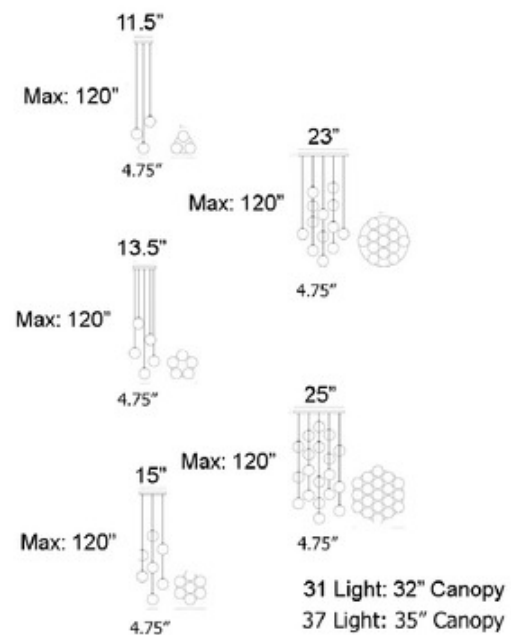

BRAND

Anony

DESCRIPTION

The Glass 120 Multi Light Pendant is a simple classic piece, perfect in any room of your home. Acid etched glass globes provide a warm glow across your space and offer adjustable cables to create your own unique piece. Available in 3, 5, 7, 13, 19, 31 and 37 light options with 2700K or 3000K color temperatures. Note: 37 Light option is not available with a Brushed Aluminum finish.

Shown in: Brushed Aluminum / Matte Opal

SHADE COLOR	Matte Opal
BODY FINISH	Brushed Aluminum
WATTAGE	6W
DIMMER	Low Voltage Electronic
DIMENSIONS	11.5"W x 4.75"H
BULB INCLUDED	
LAMP	3 x JC/G4 (bipin)/2W/12V LED

Technical Information

LUMINOUS FLUX	480 lumens
LUMENS/WATT	240.00
LAMP COLOR	2700K
COLOR RENDERING	80 CRI
LAMP LIFE	25000 hours

SPEC # ANY800247

COMPANY

PROJECT

FIXTURE TYPE

APPROVED BY

DATE