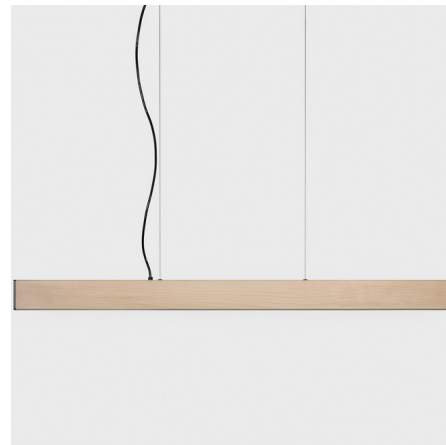

Lightology

lightology.com
866-954-4489
04-28-26

Project: _____
Company: _____
Location: _____ Fixture Type: _____
SPEC #: **AAL800348**
Approved On: _____ Approved By: _____

2X4 Linear Suspension By AlexAllen Studio

Description

The 2x4 Pendant celebrates the minimal and ordinary with its silhouette inspired and made the most common piece of dimensional lumber, the ever simple 2x4. The 2x4 is transformed into a beautiful piece with luxurious touches that will suit a variety of interiors. Available in three lengths in Natural Eastern Pine White Pine, Black Dyed Eastern White Pine, or Whitewashed Eastern White Pine. Option for metal end caps include: Brushed Brass, Brushed Steel, Blackened Steel, or Satin White. Available with 2700 or 3000 Kelvin color temperature. Please specify cord and canopy finish at order. Universal dimming (TRIAC/ELV or 0-10V). Recommended dimmer: Lutron Diva CL, DVCL-153P-WH. Damp location rated. UL and cUL listed. Made in the USA.

Shown in blackened steel / natural pine

Specifications

COLOR Natural Pine
BODY FINISH Blackened Steel
WATTAGE 16W
DIMMER Low Voltage Electronic
DIMENSIONS 48"L x 1.5"W x 3.75"H
INTEGRATED LED MODULE 1 x LED/16W/120-277V LED
COUNTRY OF ORIGIN United States