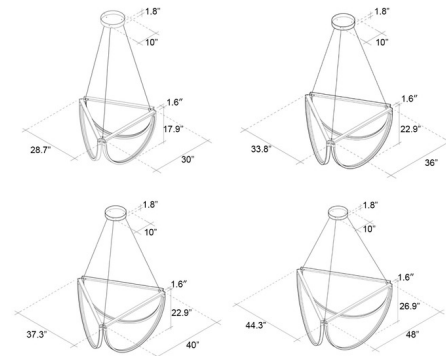

By AlexAllen Studio

Description

The Chord Cluster is a modern reinterpretation of a classic, prevailing form featuring elegant semi-circular shapes reminiscent of the swagging curves of a traditional chandelier. With integrated light sources, it offers a soft glow of light emphasized by its geometric composition. Universal dimming (TRIAC/ELV or 0-10V). Note: 36 inch minimum drop length required.

Shown in bronze

Specifications

COLOR	N/A
BODY FINISH	Bronze
WATTAGE	85W
DIMMER	Low Voltage Electronic
DIMENSIONS	36"W x 22.9"H x 33.8"D
INTEGRATED LED MODULE	1 x LED/85W/120-277V LED
COUNTRY OF ORIGIN	United States

Technical Information

PRODUCT DIMENSIONS	Cord: 120"L Field Adjustable
COLOR RENDERING	96 CRI
LAMP COLOR	2500K
LUMENS/WATT	34.82
LUMINOUS FLUX	2960 lumens

CLICK TO VIEW PRODUCT

Notes: