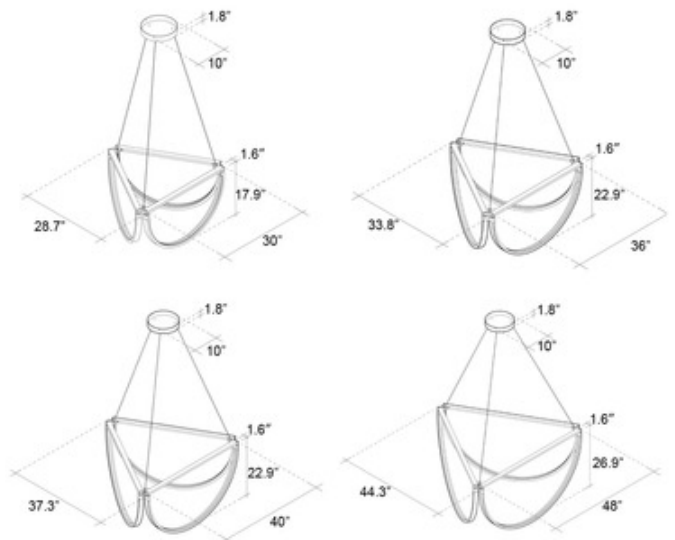

BRAND

AlexAllen Studio

DESCRIPTION

The Chord Cluster is a modern reinterpretation of a classic, prevailing form featuring elegant semi-circular shapes reminiscent of the swagging curves of a traditional chandelier. With integrated light sources, it offers a soft glow of light emphasized by its geometric composition. Universal dimming (TRIAC/ELV or 0-10V). Note: 36 inch minimum drop length required.

Shown in: Bronze

SHADE COLOR	N/A
BODY FINISH	Bronze
WATTAGE	85W
DIMMER	Low Voltage Electronic
DIMENSIONS	36"W x 22.9"H x 33.8"D
INTEGRATED LED MODULE	
LAMP	1 x LED/85W/120-277V LED

Technical Information

LUMINOUS FLUX	2960 lumens
LUMENS/WATT	34.82
LAMP COLOR	2500K
COLOR RENDERING	96 CRI

SPEC # AAL800492

COMPANY	PROJECT	FIXTURE TYPE	APPROVED BY	DATE