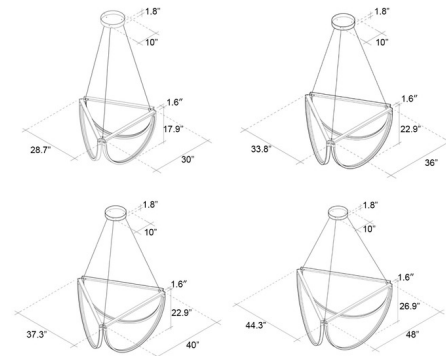

By AlexAllen Studio

Description

The Chord Cluster is a modern reinterpretation of a classic, prevailing form featuring elegant semi-circular shapes reminiscent of the swagging curves of a traditional chandelier. With integrated light sources, it offers a soft glow of light emphasized by its geometric composition. Universal dimming (TRIAC/ELV or 0-10V). Note: 36 inch minimum drop length required.

Shown in bronze

Specifications

| | |
|-----------------------|--------------------------|
| COLOR | N/A |
| BODY FINISH | Bronze |
| WATTAGE | 85W |
| DIMMER | Low Voltage Electronic |
| DIMENSIONS | 36"W x 22.9"H x 33.8"D |
| INTEGRATED LED MODULE | 1 x LED/85W/120-277V LED |
| COUNTRY OF ORIGIN | United States |

Technical Information

| | |
|--------------------|------------------------------|
| PRODUCT DIMENSIONS | Cord: 120"L Field Adjustable |
| COLOR RENDERING | 96 CRI |
| LAMP COLOR | 2500K |
| LUMENS/WATT | 34.82 |
| LUMINOUS FLUX | 2960 lumens |