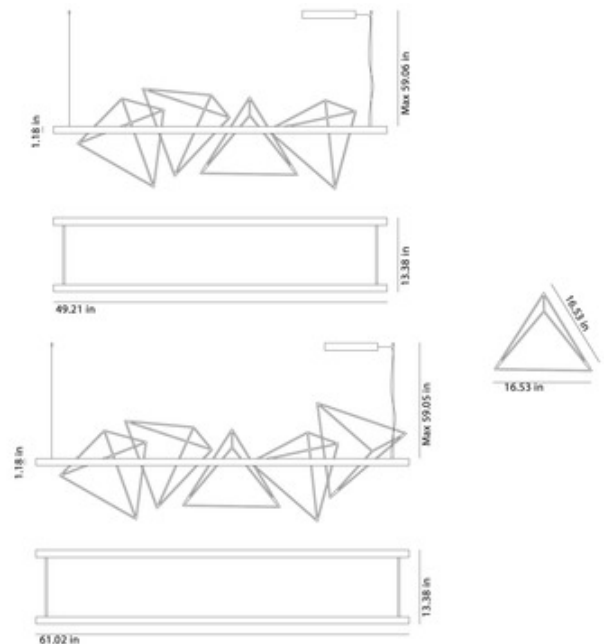

DESIGNER Kazuhiro Yamanaka
BRAND Pallucco Italia

DESCRIPTION

Inspired by Japanese Rock Gardens, the Rock Garden Pendant features a sleek linear frame composed of two aluminum beams connected together that can bare a combination of rocks (pyramids) of your choosing (49 inch requires 4 pyramids/60 inch requires 5 pyramids), sold separately. Finished in Matte White or Matte Black. Includes 59 inch cable length and canopy. UL and cUL listed.

Shown in: Matte White / Opal

SHADE COLOR	Opal
BODY FINISH	Matte White
WATTAGE	54W
DIMMER	Not Dimmable
DIMENSIONS	49.27" L x 13.38" W x 1.18" H
BULB NOT INCLUDED	
LAMP	1 x T5/G5/54W/120V Fluorescent
 SPEC #	 PAL800683

COMPANY	PROJECT	FIXTURE TYPE	APPROVED BY	DATE