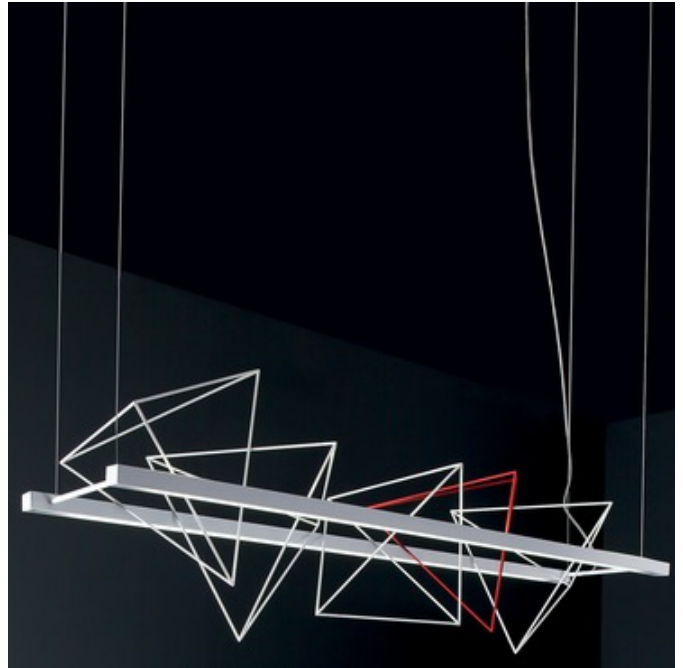

DESIGNER Kazuhiro Yamanaka
BRAND Pallucco Italia

DESCRIPTION

Inspired by Japanese Rock Gardens, the Rock Garden Pendant features a sleek linear frame composed of two aluminum beams connected together that can bare a combination of rocks (pyramids) of your choosing (49 inch requires 4 pyramids/60 inch requires 5 pyramids), sold separately. Finished in Matte White or Matte Black. Includes 59 inch cable length and canopy. UL and cUL listed.

Shown in: Matte White / Opal

SHADE COLOR	Opal
BODY FINISH	Matte White
WATTAGE	54W
DIMMER	Not Dimmable
DIMENSIONS	49.27" L x 13.38" W x 1.18" H
BULB NOT INCLUDED	
LAMP	1 x T5/G5/54W/120V Fluorescent
 SPEC #	 PAL800683