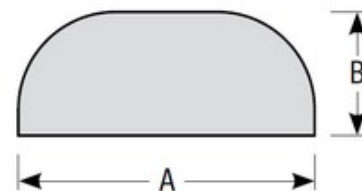

A	B
DM12	12"	5"
DM14	14"	5-7/8"
DM16	16"	6-5/8"

COMPANY	PROJECT	FIXTURE TYPE	APPROVED BY	DATE