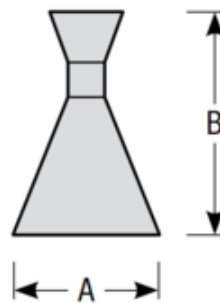

A	B
MR8	8"	12-1/8"