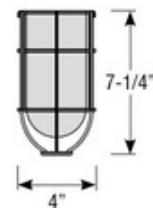

COMPANY	PROJECT	FIXTURE TYPE	APPROVED BY	DATE