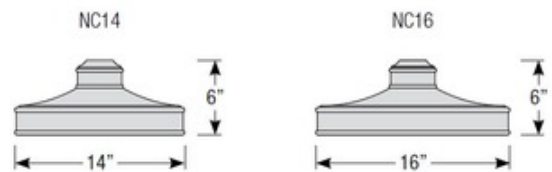

COMPANY	PROJECT	FIXTURE TYPE	APPROVED BY	DATE