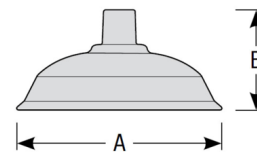

A	B
RH14	14"	8-1/4"
RH20	20"	11-1/4"

Specifications

COLOR . . . . . N/A
BODY FINISH . . . . . Dove Grey
WATTAGE 100W
DIMMER . . . . . Standard 120V
DIMENSIONS . . . . . 14"W x 8.25"H x 30"D
BULB NOT INCLUDED . . . . . 1 x A19/Medium (E26)/100W/120V Incandescent