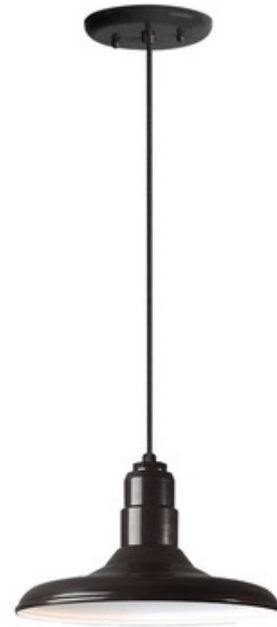

BRAND

Troy RLM

DESCRIPTION

Shallow Pendant brings a sleek industrial feel to any room of your home or exterior space. Available with a shade and matching canopy in Aegean Blue, Burnished Bronze, Gloss Black, Dove, Grey, Galvanized, Midnight Blue, Matte Black, Natural Copper, Natural Aluminum, Red, Satin Aluminum, Sage Green, Semi Gloss White, Satin Silver, Textured Graphite, Tangerine, or Tahitian Teal, all with an inner white lining. Available in two sizes. Includes 108 inch black cord. Wet location rated. UL and cUL listed.

Shown in: Gloss Black

SHADE COLOR	N/A
BODY FINISH	Gloss Black
LAMP	1 x A19/Medium (E26)/100W/120V Incandescent
WATTAGE	100W
DIMMER	Incandescent
DIMENSIONS	108"L x 14"W x 8.5"H

	A	B
RHS14	14"	8-1/2"
RHS16	16"	9"