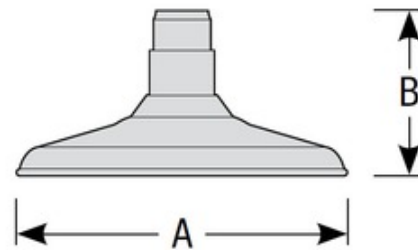

BRAND

Troy RLM

DESCRIPTION

Shallow Pendant brings a sleek industrial feel to any room of your home or exterior space. Available with a shade and matching canopy in Aegean Blue, Burnished Bronze, Gloss Black, Dove, Grey, Galvanized, Midnight Blue, Matte Black, Natural Copper, Natural Aluminum, Red, Satin Aluminum, Sage Green, Semi Gloss White, Satin Silver, Textured Graphite, Tangerine, or Tahitian Teal, all with an inner white lining. Available in two sizes. Includes 108 inch black cord. Wet location rated. UL and cUL listed.

Shown in: Gloss Black

SHADE COLOR	N/A
BODY FINISH	Gloss Black
LAMP	1 x A19/Medium (E26)/100W/120V Incandescent
WATTAGE	100W
DIMMER	Incandescent
DIMENSIONS	108"L x 14"W x 8.5"H

	A	B
RHS14	14"	8-1/2"
RHS16	16"	9"