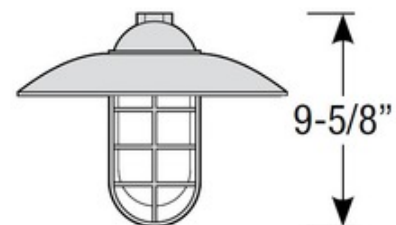

COMPANY	PROJECT	FIXTURE TYPE	APPROVED BY	DATE