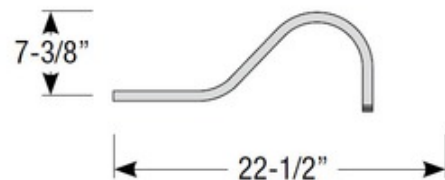

COMPANY	PROJECT	FIXTURE TYPE	APPROVED BY	DATE