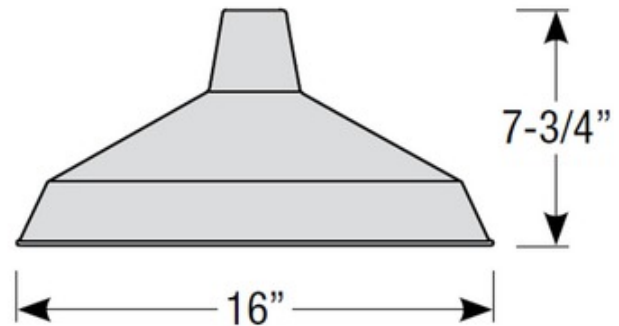

BRAND

Troy RLM

DESCRIPTION

Standard Pendant brings an industrial feel to any room of your home or exterior space. This simple piece works in virtually any style. Available with a variety of shade colors. Includes 108 inch adjustable cord. Made in the USA. Damp location rated. UL listed.

Shown in: Gloss Black

SHADE COLOR	N/A
BODY FINISH	Gloss Black
WATTAGE	100W
DIMMER	Standard 120V
DIMENSIONS	108"L x 16"W x 7.75"H
LAMP	1 x A19/Medium (E26)/100W/120V Incandescent

ITEM NUMBER

RLM802748

COMPANY