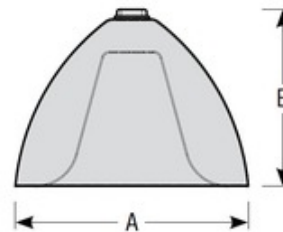

**BRAND**

Troy RLM

**DESCRIPTION**

Tear Pendant is a simple contemporary piece perfect in any room of your home or exterior space. Available with a variety of shade colors, all with an inner white diffuser and black cord. Canopy matches shade color.

<b>SHADE COLOR</b>	Aegean Blue
<b>BODY FINISH</b>	Aegean Blue
<b>WATTAGE</b>	100W
<b>DIMMER</b>	Standard 120V
<b>DIMENSIONS</b>	12"W x 10"H
<b>BULB NOT INCLUDED</b>	
<b>LAMP</b>	1 x A19/Medium (E26)/100W/120V Incandescent

*Technical Information*

**PRODUCT DIMENSIONS** Adjustable Cord Length: 108"

	A	B
TR12	12"	10"
TR14	14"	10"
TR16	16"	11"
TR18	18"	12"

**SPEC #**

RLM802860

COMPANY

PROJECT

FIXTURE TYPE