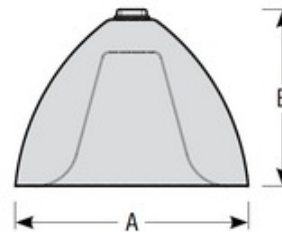

BRAND

Troy RLM

DESCRIPTION

Tear Pendant is a simple contemporary piece perfect in any room of your home or exterior space. Available with a variety of shade colors, all with an inner white diffuser and black cord. Canopy matches shade color.

SHADE COLOR	Aegean Blue
BODY FINISH	Aegean Blue
WATTAGE	100W
DIMMER	Standard 120V
DIMENSIONS	12"W x 10"H
BULB NOT INCLUDED	
LAMP	1 x A19/Medium (E26)/100W/120V Incandescent

Technical Information

PRODUCT DIMENSIONS	Adjustable Cord Length: 108"
---------------------------	------------------------------