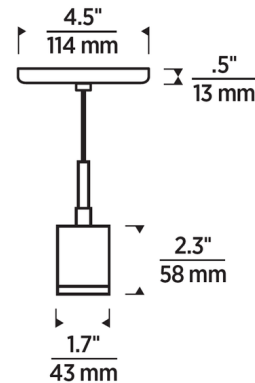

Description

The SoCo Modern Socket Pendant delivers choice, flexibility and the power of custom design, ideal for both residential and commercial applications. Mix, match and cluster to create a tailor-made light sculpture or simply install one or a few to light specific spots. The exposed bulb design, along with a wide selection of cord colors and finishes, lets you personalize the look to complement your space. Try an Edison bulb for its vintage appeal or industrial vibe, or a frosted globe for a softer aesthetic. For even greater design customization, add accessories such as the Locus ring or swag hook, which seamlessly elevate the sophistication and allure of the pendant. The accessories are sold separately. A canopy matching the socket is included. The cord is field-cuttable. Notes: The bulbs pictured are not included. Some combinations of finish, cord color, and cord length are not available.

Shown in natural brass / white cord

Specifications

COLOR	White Cord
BODY FINISH	Black
WATTAGE	27W
DIMMER	Standard 120V
DIMENSIONS	1.7"W x 2.3"H
BULB NOT INCLUDED	1 x A19/Medium (E26)/27W/120V LED
COUNTRY OF ORIGIN	China