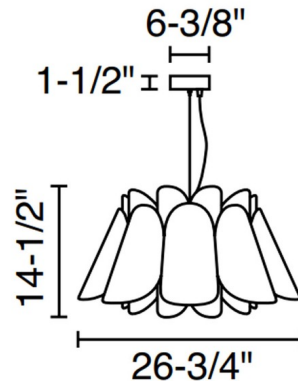

### Specifications

COLOR	Ash / Ash
BODY FINISH	Black
WATTAGE	100W
DIMMER	Standard 120V
DIMENSIONS	26.75"W x 14.5"H
BULB NOT INCLUDED	1 x A19/Medium (E26)/100W/120V Incandescent
OTHER BULB OPTIONS	1 x A19/Medium (E26)/120V LED
COUNTRY OF ORIGIN	Spain

### Technical Information

PRODUCT DIMENSIONS . . . . . Adjustable Cable Length: 108"

CLICK TO VIEW PRODUCT

Notes: