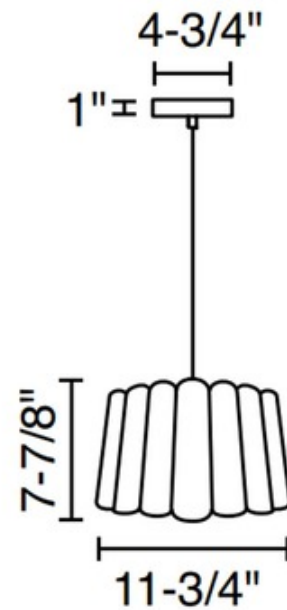

DESIGNER Marcelo Dabini & Nadia Corsaro for Weplight
BRAND WEP by Bruck Lighting

DESCRIPTION

The Renata Pendant is a work of art for your living space. A two sided wood veneer section is fused with a malleable center panel for strength and flexibility. It has an intricate design that is lined with Ash. Available with an outer color in Ash, Yellow, Red, Green, Blue, Ebony, Grey Oak, Light Petrol, Rose, Terracotta, or Violet. Canopy: 4.75 inch diameter. Ships fully assembled. UL and cUL listed.

SHADE COLOR	Ash
BODY FINISH	Black
WATTAGE	100W
DIMMER	Standard 120V
DIMENSIONS	11.8"W x 7.9"H
BULB NOT INCLUDED	
LAMP	1 x A19/Medium (E26)/100W/120V Incandescent 1 x A19/Medium (E26)/120V LED
<i>Technical Information</i>	
PRODUCT DIMENSIONS	Adjustable Cable Length: 108"
SPEC #	WEP804217