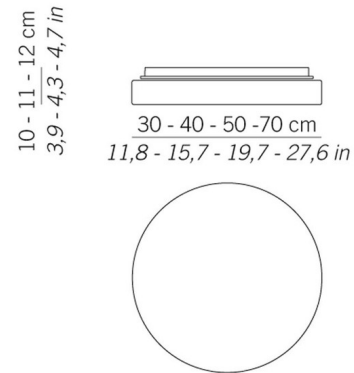

Shown in white / opal

Specifications

COLOR	Opal
BODY FINISH	White
WATTAGE	8W
DIMMER	Standard 120V
DIMENSIONS	11.8"W x 3.9"H x 3.9"D
BULB NOT INCLUDED	1 x A19/Medium (E26)/8W/120V LED
OTHER BULB OPTIONS	1 x A19/Medium (E26)/60W/120V Incandescent
COUNTRY OF ORIGIN	Italy