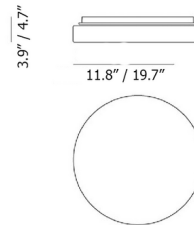

Shown in white / opal

Specifications

COLOR	Opal
BODY FINISH	White
WATTAGE	16W
DIMMER	Low Voltage Electronic
DIMENSIONS	11.8"W x 3.9"H x 3.9"D
INTEGRATED LED MODULE	1 x LED/16W/120V LED
COUNTRY OF ORIGIN	Italy