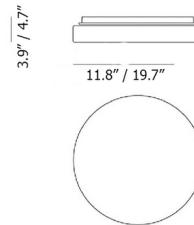

Technical Information

COLOR RENDERING	80 CRI
LAMP COLOR	3000K
LUMENS/WATT	93.88
LUMINOUS FLUX	1502 lumens

CLICK TO VIEW PRODUCT

Notes: