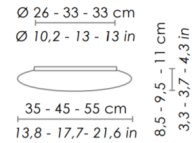

Shown in white / opal

Specifications

COLOR	Opal
BODY FINISH	White
WATTAGE	25W
DIMMER	Standard 120V
DIMENSIONS	13.8"W x 3.3"H x 3.3"D
INTEGRATED LED MODULE	1 x LED/25W/120V LED
COUNTRY OF ORIGIN	Italy

Technical Information