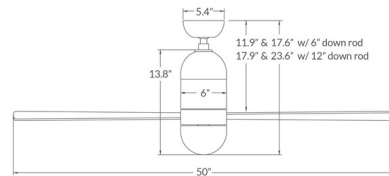

Description

Cirrus Ceiling Fan with Light is another Ron Rezek masterpiece featuring a cylindrical body made of die-cast aluminum. Available with a Gloss White or Brushed Aluminum motor and White, Aluminum, or Maple blades. Includes one 6 inch and one 12 inch downrods. Available with: WC Control which provides fan operation only with four speeds; RC Control which provides three speeds and choice of on/off or dimming light function, and comes with a handset, wall mounted holder, and RF receiver; or CC Control - a wall/remote combo which includes the 003 handset - three speeds and choice of on/off or dimming light function, and comes with a handset, wall mounted holder, and RF receiver. ETL listed. Damp location rated.

Shown in brushed aluminum / aluminum

Specifications

BLADE COLOR	Aluminum
BODY FINISH	Brushed Aluminum
WATTAGE	17W
DIMMER	N/A
DIMENSIONS	50"W x 23.6"H
INTEGRATED LED MODULE	1 x LED/17W/120V LED
COUNTRY OF ORIGIN	Chinese Taipei