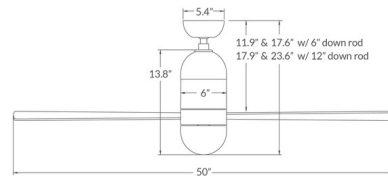

By Modern Fan Co.

Description

Cirrus DC Ceiling Fan is another Ron Rezek masterpiece featuring a cylindrical body made of die-cast aluminum. Available with a Gloss White or Brushed Aluminum motor and White, Aluminum, or Maple blades. Includes one 6 inch and one 12 inch downrods. Available with: WC Control which provides fan operation only with four speeds; RC Control which provides three speeds and choice of on/off or dimming light function, and comes with a handset, wall mounted holder, and RF receiver; or CC Control - a wall/remote combo which includes the 003 handset - three speeds and choice of on/off or dimming light function, and comes with a handset, wall mounted holder, and RF receiver. Can be mounted on ceilings up to 33 degrees, adapter available for slopes up to 45 degrees, sold separately. ETL listed. Damp location rated.

Shown in gloss white / white

Specifications

BLADE COLOR	White
BODY FINISH	Gloss White
WATTAGE	N/A
DIMMER	N/A
DIMENSIONS	50"W x 23.6"H
BULB	N/A
COUNTRY OF ORIGIN	Chinese Taipei

CLICK TO VIEW PRODUCT

Notes: