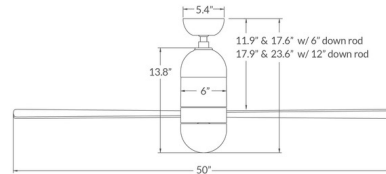

### Description

Cirrus DC Ceiling Fan is another Ron Rezek masterpiece featuring a cylindrical body made of die-cast aluminum. Available with a Gloss White or Brushed Aluminum motor and White, Aluminum, or Maple blades. Includes one 6 inch and one 12 inch downrods. Available with: WC Control which provides fan operation only with four speeds; RC Control which provides three speeds and choice of on/off or dimming light function, and comes with a handset, wall mounted holder, and RF receiver; or CC Control - a wall/remote combo which includes the 003 handset - three speeds and choice of on/off or dimming light function, and comes with a handset, wall mounted holder, and RF receiver. Can be mounted on ceilings up to 33 degrees, adapter available for slopes up to 45 degrees, sold separately. ETL listed. Damp location rated.

### Specifications

BLADE COLOR	White
BODY FINISH	Gloss White
WATTAGE	N/A
DIMMER	N/A
DIMENSIONS	50"W x 23.6"H
BULB	N/A
COUNTRY OF ORIGIN	Chinese Taipei

CLICK TO VIEW PRODUCT

Notes: