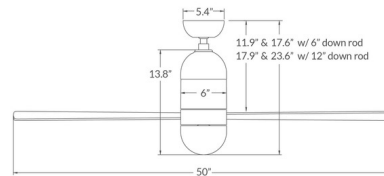

Description

Cirrus DC Ceiling Fan is another Ron Rezek masterpiece featuring a cylindrical body made of die-cast aluminum. Available with a Gloss White or Brushed Aluminum motor and White, Aluminum, or Maple blades. Includes one 6 inch and one 12 inch downrods. Available with: WC Control which provides fan operation only with four speeds; RC Control which provides three speeds and choice of on/off or dimming light function, and comes with a handset, wall mounted holder, and RF receiver; or CC Control - a wall/remote combo which includes the 003 handset - three speeds and choice of on/off or dimming light function, and comes with a handset, wall mounted holder, and RF receiver. Can be mounted on ceilings up to 33 degrees, adapter available for slopes up to 45 degrees, sold separately. ETL listed. Damp location rated.

Shown in gloss white / white

Specifications

BLADE COLOR	White
BODY FINISH	Gloss White
WATTAGE	N/A
DIMMER	N/A
DIMENSIONS	50"W x 23.6"H
BULB	N/A
COUNTRY OF ORIGIN	Chinese Taipei

CLICK TO VIEW PRODUCT

Notes: