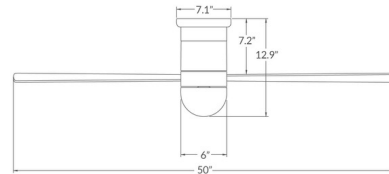

### Specifications

BLADE COLOR	Aluminum
BODY FINISH	Brushed Aluminum
WATTAGE	17W
DIMMER	N/A
DIMENSIONS	50"W x 12.9"H
INTEGRATED LED MODULE	1 x LED/17W/120V LED
COUNTRY OF ORIGIN	Chinese Taipei