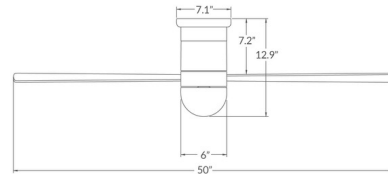

By Modern Fan Co.

Description

Cirrus Flush DC Ceiling Fan is another Ron Rezek masterpiece featuring a cylindrical body made of die-cast aluminium with a DC motor. Available with a Gloss White or Brushed Aluminium motor and White, Aluminium, or Maple blades. Available with: WC Control which provides fan operation only with four speeds; RC Control which provides three speeds and choice of on/off or dimming light function, and comes with a handset, wall mounted holder, and RF receiver; or CC Control - a wall/remote combo which includes the 003 handset - three speeds and choice of on/off or dimming light function, and comes with a handset, wall mounted holder, and RF receiver. ETL listed. Damp location rated.

Shown in gloss white / maple

Specifications

BLADE COLOR	Maple
BODY FINISH	Gloss White
WATTAGE	N/A
DIMMER	N/A
DIMENSIONS	50"W x 12.9"H
BULB	N/A
COUNTRY OF ORIGIN	Chinese Taipei

CLICK TO VIEW PRODUCT

Notes: