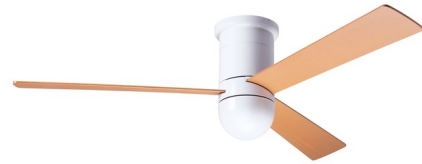

Lightology

lightology.com
866-954-4489
06-04-26

Project: _____

Company: _____

Location: _____ Fixture Type: _____

SPEC #: **MDF804800**

Approved On: _____ Approved By: _____

Cirrus Flush DC Ceiling Fan

By Modern Fan Co.

Description

Cirrus Flush DC Ceiling Fan is another Ron Rezek masterpiece featuring a cylindrical body made of die-cast aluminium with a DC motor. Available with a Gloss White or Brushed Aluminium motor and White, Aluminium, or Maple blades. Available with: WC Control which provides fan operation only with four speeds; RC Control which provides three speeds and choice of on/off or dimming light function, and comes with a handset, wall mounted holder, and RF receiver; or CC Control - a wall/remote combo which includes the 003 handset - three speeds and choice of on/off or dimming light function, and comes with a handset, wall mounted holder, and RF receiver. ETL listed. Damp location rated.

Shown in gloss white / maple

Specifications

BLADE COLOR	Maple
BODY FINISH	Gloss White
WATTAGE	N/A
DIMMER	N/A
DIMENSIONS	50"W x 12.9"H
BULB	N/A
COUNTRY OF ORIGIN	Chinese Taipei

CLICK TO VIEW PRODUCT

Notes: