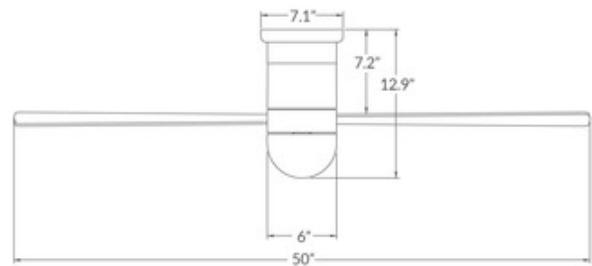

DESIGNER Ron Rezek
BRAND Modern Fan Co.

DESCRIPTION

Cirrus Flush DC Ceiling Fan is another Ron Rezek masterpiece featuring a cylindrical body made of die-cast aluminium with a DC motor. Available with a Gloss White or Brushed Aluminium motor and White, Aluminium, or Maple blades. Available with: WC Control which provides fan operation only with four speeds; RC Control which provides three speeds and choice of on/off or dimming light function, and comes with a handset, wall mounted holder, and RF receiver; or CC Control - a wall/remote combo which includes the 003 handset - three speeds and choice of on/off or dimming light function, and comes with a handset, wall mounted holder, and RF receiver. ETL listed. Damp location rated.

Shown in: Gloss White / Maple

SHADE COLOR	Maple
BODY FINISH	Gloss White
WATTAGE	N/A
DIMMER	N/A
DIMENSIONS	50"W x 12.9"H
LAMP	N/A

ITEM NUMBER MDF804800

COMPANY	PROJECT	FIXTURE TYPE	APPROVED BY	DATE