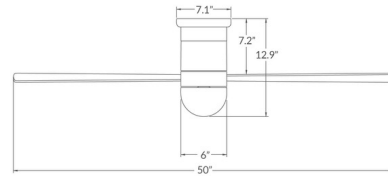

Description

Cirrus Flush DC Ceiling Fan is another Ron Rezek masterpiece featuring a cylindrical body made of die-cast aluminium with a DC motor. Available with a Gloss White or Brushed Aluminium motor and White, Aluminium, or Maple blades. Available with: WC Control which provides fan operation only with four speeds; RC Control which provides three speeds and choice of on/off or dimming light function, and comes with a handset, wall mounted holder, and RF receiver; or CC Control - a wall/remote combo which includes the 003 handset - three speeds and choice of on/off or dimming light function, and comes with a handset, wall mounted holder, and RF receiver. ETL listed. Damp location rated.

Shown in gloss white / maple

Specifications

BLADE COLOR	Maple
BODY FINISH	Gloss White
WATTAGE	N/A
DIMMER	N/A
DIMENSIONS	50"W x 12.9"H
BULB	N/A
COUNTRY OF ORIGIN	Chinese Taipei

CLICK TO VIEW PRODUCT

Notes: