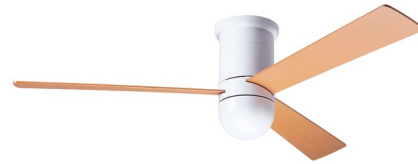

Lightology

lightology.com
866-954-4489
04-10-26

Project: _____
 Company: _____
 Location: _____ Fixture Type: _____
 SPEC #: **MDF804800**
 Approved On: _____ Approved By: _____

Cirrus Flush DC Ceiling Fan By Modern Fan Co.

Description

Cirrus Flush DC Ceiling Fan is another Ron Rezek masterpiece featuring a cylindrical body made of die-cast aluminium with a DC motor. Available with a Gloss White or Brushed Aluminium motor and White, Aluminium, or Maple blades. Available with: WC Control which provides fan operation only with four speeds; RC Control which provides three speeds and choice of on/off or dimming light function, and comes with a handset, wall mounted holder, and RF receiver; or CC Control - a wall/remote combo which includes the 003 handset - three speeds and choice of on/off or dimming light function, and comes with a handset, wall mounted holder, and RF receiver. ETL listed. Damp location rated.

Shown in gloss white / maple

Specifications

BLADE COLOR	Maple
BODY FINISH	Gloss White
WATTAGE	N/A
DIMMER	N/A
DIMENSIONS	50"W x 12.9"H
BULB	N/A
COUNTRY OF ORIGIN	Chinese Taipei

CLICK TO VIEW PRODUCT

Notes: