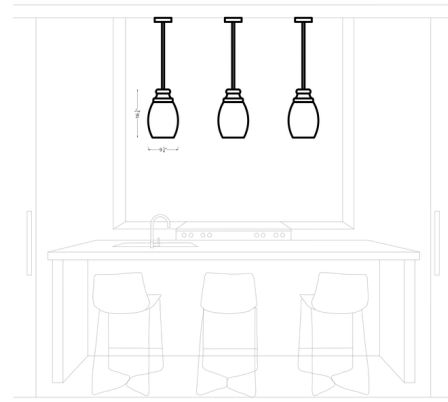

### Description

The Marino Pendant brings a clean simplicity to your interior space. The smooth frame is complemented by organic shaped glass that casts warm shadows across your room. Note: This fixture features mouth-blown glass and slight variations are an inherent part of the handcrafting process.

### Specifications

COLOR . . . . . Clear  
BODY FINISH . . . . . Chrome  
WATTAGE . . . . . 9W  
DIMMER . . . . . Standard 120V  
DIMENSIONS . . . . . 9.25"W x 16.25"H  
BULB NOT INCLUDED . . . . . 1 x Edison ST-Shape/Medium (E26)/9W/120V LED  
OTHER BULB OPTIONS . . . . . 1 x A19/Medium (E26)/120V LED

### Technical Information

PRODUCT DIMENSIONS . . . . . Downrods: One 6" and Three 12" Included

Shown in chrome / clear

CLICK TO VIEW PRODUCT

Notes: