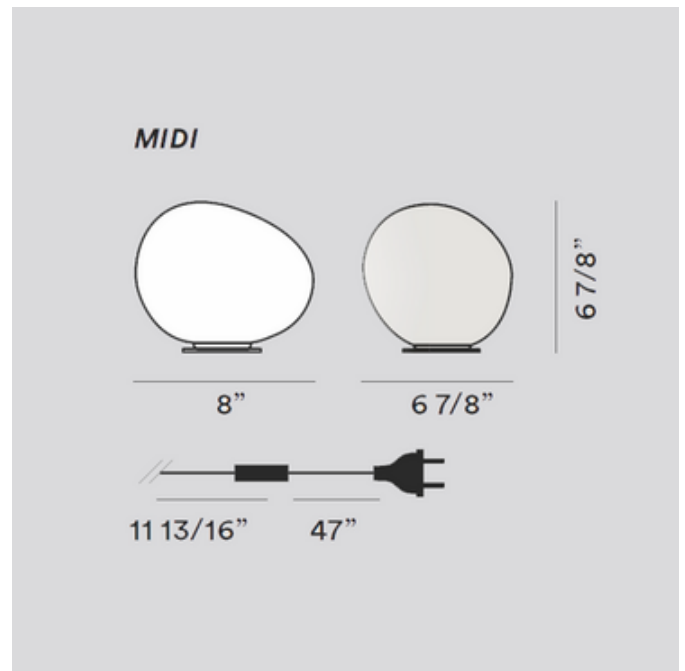

**DESIGNER** Roberto & Ludovica Palomba  
**BRAND** Foscarini

**DESCRIPTION**

The Gregg Be Colour Midi Table Lamp is a limited edition collection featuring a blown acid etched glass diffuser with a coated metal Gold or Graphite finished base. Includes 8.5 watt, 120 volt 2700K color temperature LED. Not dimmable. On/off switch on cord.

<b>SHADE COLOR</b>	White
<b>BODY FINISH</b>	Gold
<b>WATTAGE</b>	8.5W
<b>DIMMER</b>	N/A
<b>DIMENSIONS</b>	8"W x 6.88"H x 6.88"D
<b>INTEGRATED LED MODULE</b>	
<b>LAMP</b>	1 x LED/8.5W/120V LED
<i>Technical Information</i>	
<b>LUMINOUS FLUX</b>	850 lumens
<b>LUMENS/WATT</b>	100.00
<b>LAMP COLOR</b>	2700K
<b>COLOR RENDERING</b>	80 CRI
<b>SPEC #</b>	FOS805410