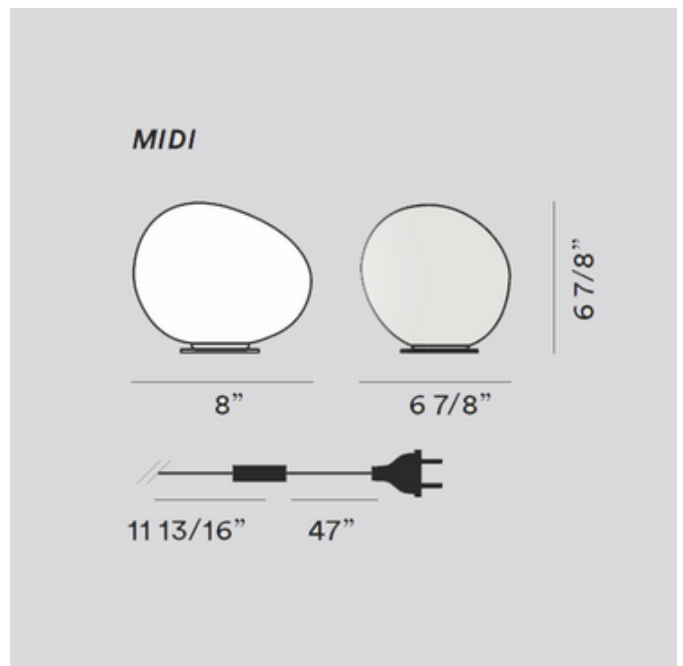

DESIGNER Roberto & Ludovica Palomba
BRAND Foscarini

DESCRIPTION

The Gregg Be Colour Midi Table Lamp is a limited edition collection featuring a blown acid etched glass diffuser with a coated metal Gold or Graphite finished base. Includes 8.5 watt, 120 volt 2700K color temperature LED. Not dimmable. On/off switch on cord.

Shown in: Gold / White

SHADE COLOR	White
BODY FINISH	Gold
LAMP	1 x LED/8.5W/120V LED
WATTAGE	8.5W
DIMMER	Not Dimmable
DIMENSIONS	8"W x 6.88"H x 6.88"D
<i>Technical Information</i>	
LUMINOUS FLUX	850 lumens
LUMENS/WATT	100.00
LAMP COLOR	2700 K
COLOR RENDERING	80 CRI
ITEM NUMBER	FOS805410