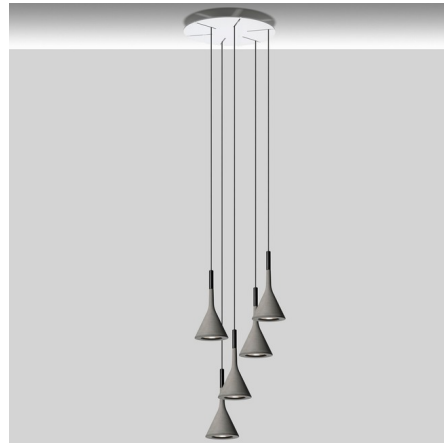

## Aplomb Round Multi Light Pendant By Foscarini

### Description

The Aplomb Round Multi Light Pendant features a display of conical shades made of a special formula concrete which is poured into slender molds to produce the sleek beaker-like shades, suspended from a round canopy. Available with three or five Grey, Olive Green, Brick Red, Sand Yellow, Warm Brown, or White shades. UL and cUL listed.

Shown in white / concrete grey

### Specifications

COLOR . . . . . Concrete Grey  
BODY FINISH . . . . . White  
WATTAGE . . . . . 45W  
DIMMER . . . . . Low Voltage Electronic  
DIMENSIONS . . . . . 19.7"W x 14"H  
BULB NOT INCLUDED . . . . . 5 x PAR16/GU10/9W/120V LED