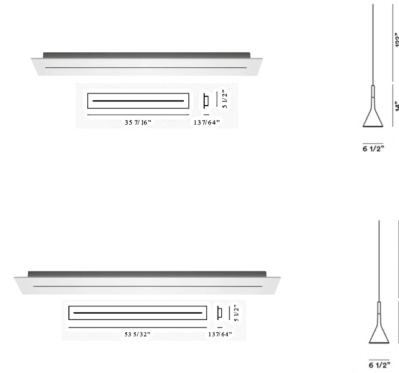

Description

The Aplomb Linear Multi Light Pendant features a display of conical shades made of a special-formula concrete which is poured into slender molds to produce the sleek beaker-like shades, suspended from a linear canopy.

Shown in white / concrete grey

Specifications

COLOR Concrete Grey
BODY FINISH White
WATTAGE 27W
DIMMER Low Voltage Electronic
DIMENSIONS 35"L x 5.5"W x 14"H
BULB NOT INCLUDED 3 x PAR16/GU10/9W/120V LED

Technical Information

PRODUCT DIMENSIONS Cable Length: 122"

CLICK TO VIEW PRODUCT

Notes: