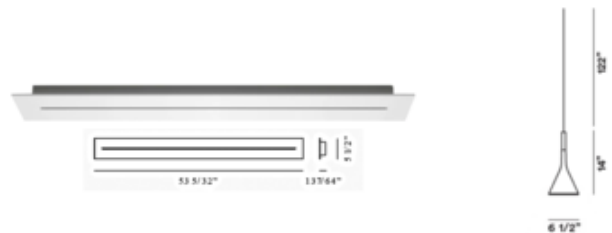

DESIGNER Paolo Ludici + Luca Pevere
BRAND Foscarini

DESCRIPTION

The Aplomb Linear Multi Light Pendant features a display of conical shades made of a special-formula concrete which is poured into slender molds to produce the sleek beaker-like shades, suspended from a linear canopy.

Shown in: White / Concrete Grey

SHADE COLOR	Concrete Grey
BODY FINISH	White
WATTAGE	27W
DIMMER	Standard 120V
DIMENSIONS	35"L x 5.5"W x 14"H
BULB NOT INCLUDED	
LAMP	3 x PAR16/GU10/9W/120V LED

Technical Information

PRODUCT DIMENSIONS Cable Length: 122"

SPEC # FOS805445

COMPANY	PROJECT	FIXTURE TYPE	APPROVED BY	DATE