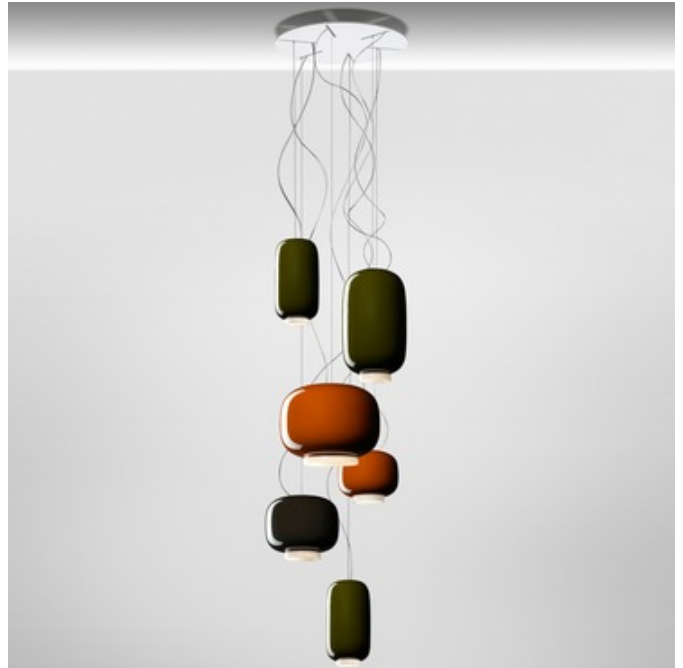

BRAND

Foscarini

DESCRIPTION

The Chouchin Round Multi Light Pendant offers an intriguing mix of bold glossy shades, available with a mix of shapes and sizes, finished in Bamboo Green, Orange, and Gray lacquered brown, suspended from a round canopy. UL and cUL listed,

SHADE COLOR	Orange
BODY FINISH	White
WATTAGE	900W
DIMMER	Standard 120V
DIMENSIONS	138"L x 19.7"W x 12.4"H
BULB NOT INCLUDED	
LAMP	6 x A19/Medium (E26)/150W/120V Incandescent

SPEC # FOS805462

COMPANY	PROJECT	FIXTURE TYPE	APPROVED BY	DATE