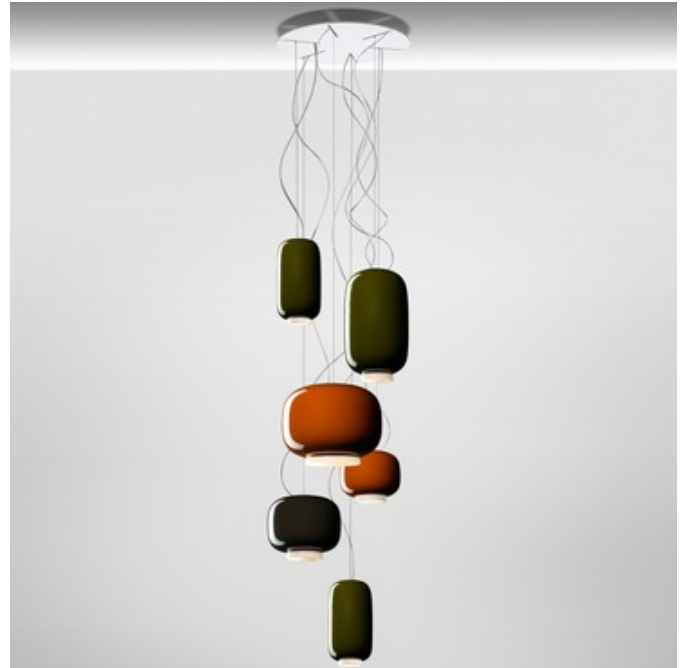

BRAND

Foscarini

DESCRIPTION

The Chouchin Round Multi Light Pendant offers an intriguing mix of bold glossy shades, available with a mix of shapes and sizes, finished in Bamboo Green, Orange, and Gray lacquered brown, suspended from a round canopy. UL and cUL listed,

SHADE COLOR	Orange
BODY FINISH	White
WATTAGE	900W
DIMMER	Standard 120V
DIMENSIONS	138"L x 19.7"W x 12.4"H
BULB NOT INCLUDED	
LAMP	6 x A19/Medium (E26)/150W/120V Incandescent

SPEC # FOS805462

COMPANY	PROJECT	FIXTURE TYPE	APPROVED BY	DATE