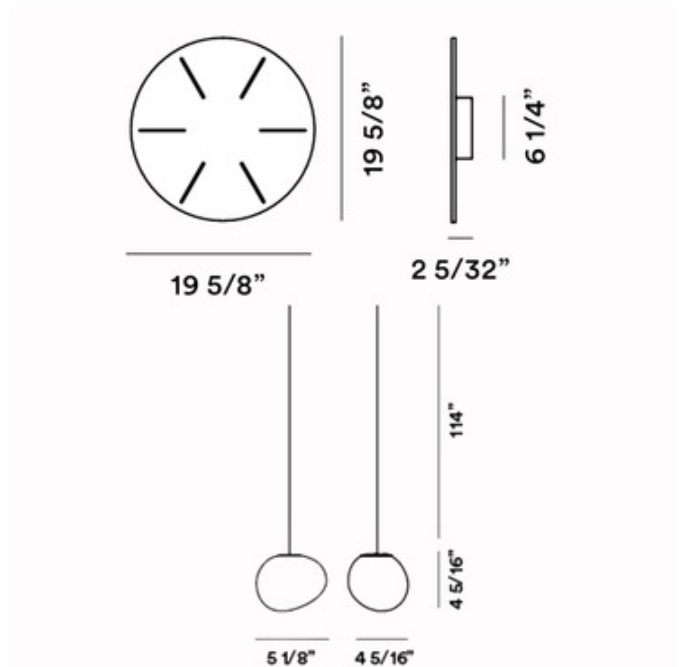

COMPANY

PROJECT

FIXTURE TYPE

APPROVED BY

DATE