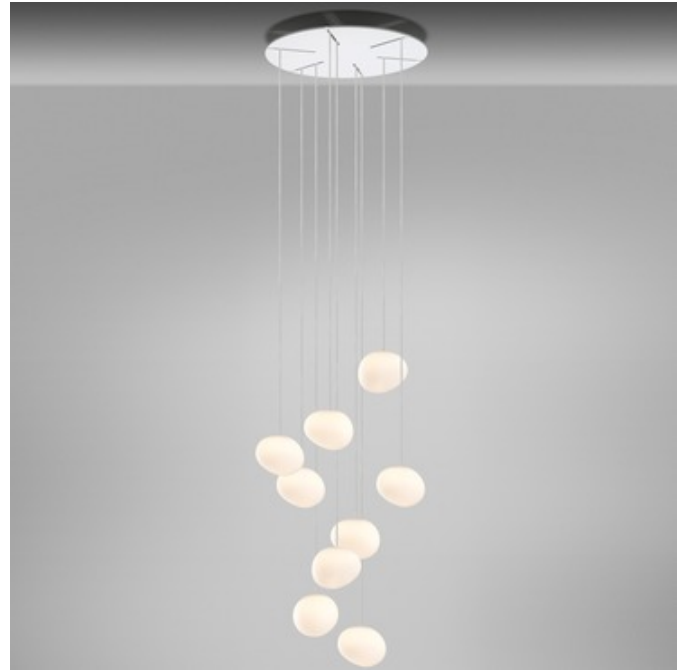

**BRAND**

Foscarini

**DESCRIPTION**

Gregg Round Multi Light Pendant features an array of Satin White diffusers that completely embrace the light source and gives excellent light diffusion suspended from a round canopy. Gregg is an organic, elegant, and familiar shape that does not use pure geometry. UL Listed.

*Shown in: White / White*

<b>SHADE COLOR</b>	White
<b>BODY FINISH</b>	White
<b>WATTAGE</b>	297W
<b>DIMMER</b>	Standard 120V
<b>DIMENSIONS</b>	138"L x 19.7"W x 4.3"H
<b>LAMP</b>	9 x JCD/G9/33W/120V Halogen