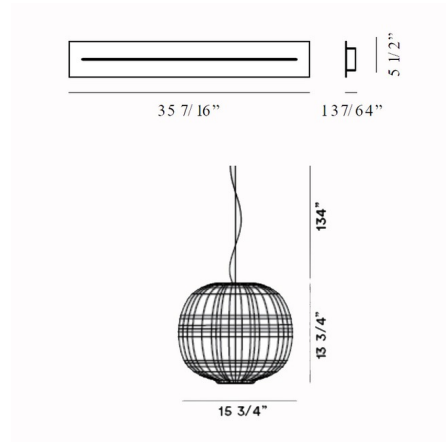

Description

The Tartan Linear Multi Light Pendant features three globe shades that bear the unmistakable design characteristic of Scottish kilts with their perpendicular criss-cross pattern generating geometric motifs, suspended from a White linear canopy. Available with White shades. UL listed.

Shown in white / white

Specifications

COLOR	White
BODY FINISH	White
WATTAGE	300W
DIMMER	Low Voltage Electronic
DIMENSIONS	138"L x 35"W x 13.75"H
BULB NOT INCLUDED	3 x A19/Medium (E26)/100W/120V Incandescent