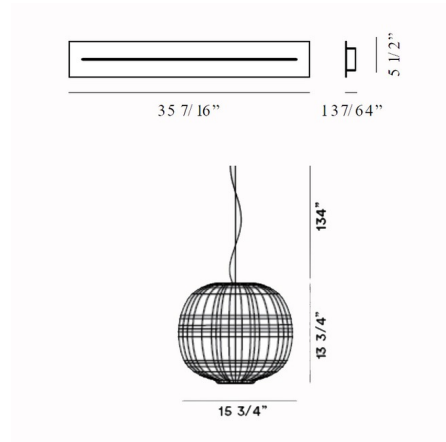

### Specifications

COLOR	White
BODY FINISH	White
WATTAGE	300W
DIMMER	Low Voltage Electronic
DIMENSIONS	138"L x 35"W x 13.75"H
BULB NOT INCLUDED	3 x A19/Medium (E26)/100W/120V Incandescent

CLICK TO VIEW PRODUCT