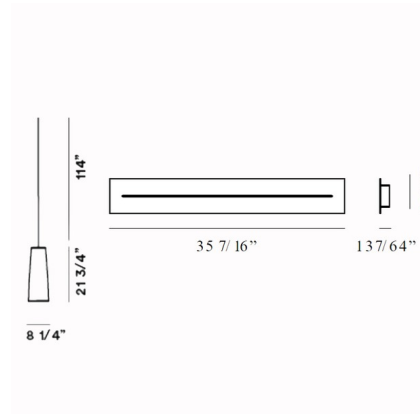

Lightology

lightology.com
866-954-4489
06-30-26

Project: _____

Company: _____

Location: _____ Fixture Type: _____

SPEC #: **FOS805475**

Approved On: _____ Approved By: _____

Tite Two Linear Multi Light Pendant By Foscarini

Description

The Tite 2 Linear Multi Light Pendant features three sleek fiberglass fabric conical shades accented with carbonium thread and stainless steel suspended from a White finished linear canopy. UL listed.

Shown in white / black

Specifications

COLOR Black
BODY FINISH White
WATTAGE 78W
DIMMER Not Dimmable
DIMENSIONS 138"L x 35"W x 21.75"H
BULB NOT INCLUDED 3 x A19/Medium (E26)/26W/120V LED

CLICK TO VIEW PRODUCT