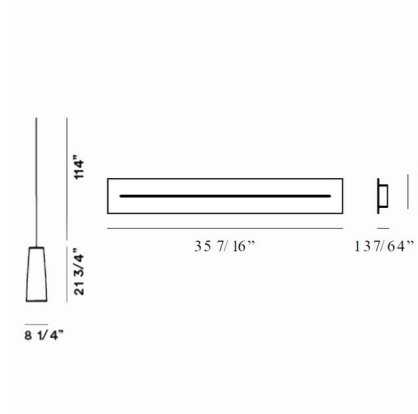

### Description

The Tite 2 Linear Multi Light Pendant features three sleek fiberglass fabric conical shades accented with carbonium thread and stainless steel suspended from a White finished linear canopy. UL listed.

### Specifications

COLOR . . . . . Black  
BODY FINISH . . . . . White  
WATTAGE . . . . . 78W  
DIMMER . . . . . Not Dimmable  
DIMENSIONS . . . . . 138"L x 35"W x 21.75"H  
BULB NOT INCLUDED . . . . . 3 x A19/Medium (E26)/26W/120V LED