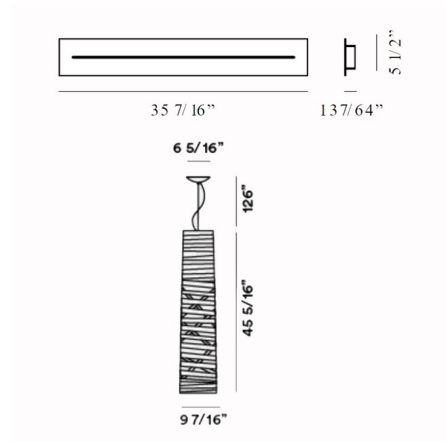

### Description

The Tress Linear Multi Light Suspension features two or three tall tapered shades that feature a nest made up of patterns and weaving acting as both frame and decoration together. Available in White, Black, Crimson, Indigo, or Greige fiberglass. UL listed.

### Specifications

COLOR . . . . .	Black
BODY FINISH . . . . .	White
WATTAGE . . . . .	150W
DIMMER . . . . .	Low Voltage Electronic
DIMENSIONS . . . . .	138"L x 35"W x 43.3"H
BULB NOT INCLUDED . . . . .	2 x PAR30/Medium (E26)/75W/120V Halogen