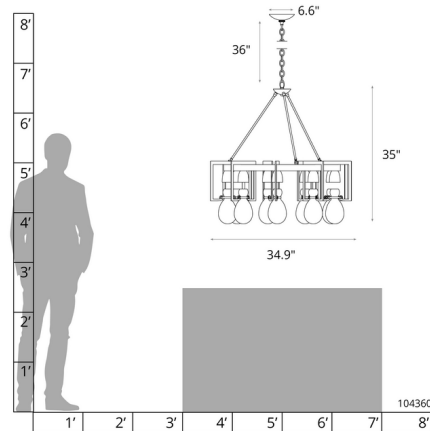

Description

The Apothecary Circular Chandelier is both simplistic and detailed, perfect in your interior space. Pools of light trickle through the hourglass shaped thick hand blown Clear glass diffusers. Slope ceiling adaptable to 45 degrees. Canopy: 6.6 inch diameter. Lifetime Limited Warranty when installed in residential setting. Handcrafted to order by skilled artisans in Vermont, USA.

Shown in black / clear

Specifications

COLOR	Clear
BODY FINISH	Black
WATTAGE	58.5W
DIMMER	Standard 120V
DIMENSIONS	34.9\"W x 35\"H
BULB NOT INCLUDED	9 x MR16/GU10/6.5W/120V LED
COUNTRY OF ORIGIN	United States

Technical Information

PRODUCT DIMENSIONS Adjustable Chain Length: 36"

CLICK TO VIEW PRODUCT

Notes: