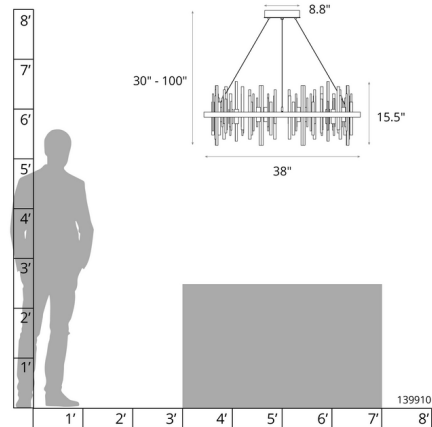

Shown in black / vintage platinum