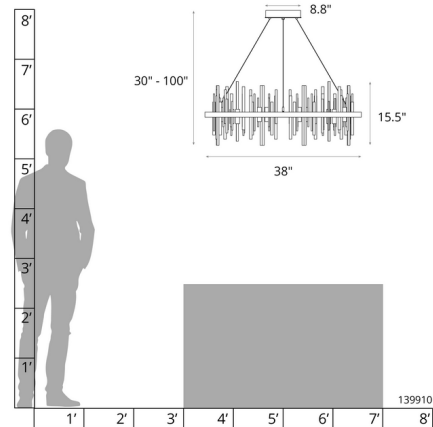

Description

The Circular Cityscape Pendant is inspired by skyscraper silhouettes reflecting off a waterfront. Suitable for anyplace you want a city views. Select a finish for the frame and a color for the decorative accents rods. Canopy: 8.8 inch diameter. Slope ceiling adaptable to 45 degrees. Lifetime Limited Warranty when installed in residential setting. Handcrafted to order by skilled artisans in Vermont, USA. Note: Requires a special rated junction box for fixtures weighing over 50 pounds.

Shown in black / vintage platinum

Specifications

COLOR Vintage Platinum
BODY FINISH Black
WATTAGE 60W
DIMMER Standard 120V
DIMENSIONS 38"W x 15.5"H
INTEGRATED LED MODULE 1 x LED/60W/120-277V LED
COUNTRY OF ORIGIN United States

Technical Information

PRODUCT DIMENSIONS Min/Max Adjustable Length: 30" - 100"
COLOR RENDERING 90 CRI
LAMP COLOR 3000K
LUMENS/WATT 35.00
LUMINOUS FLUX 2100 lumens

CLICK TO VIEW PRODUCT

Notes: