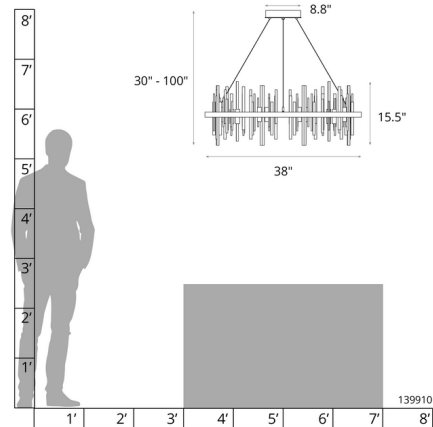

Description

The Circular Cityscape Pendant is inspired by skyscraper silhouettes reflecting off a waterfront. Suitable for anyplace you want a city views. Select a finish for the frame and a color for the decorative accents rods. Canopy: 8.8 inch diameter. Slope ceiling adaptable to 45 degrees. Lifetime Limited Warranty when installed in residential setting. Handcrafted to order by skilled artisans in Vermont, USA. Note: Requires a special rated junction box for fixtures weighing over 50 pounds.

Shown in black / vintage platinum

Specifications

COLOR	Vintage Platinum
BODY FINISH	Black
WATTAGE	60W
DIMMER	Standard 120V
DIMENSIONS	38"W x 15.5"H
INTEGRATED LED MODULE	1 x LED/60W/120-277V LED
COUNTRY OF ORIGIN	United States

Technical Information

PRODUCT DIMENSIONS	Min/Max Adjustable Length: 30" - 100"
COLOR RENDERING	90 CRI
LAMP COLOR	3000K
LUMENS/WATT	35.00
LUMINOUS FLUX	2100 lumens

CLICK TO VIEW PRODUCT

Notes: