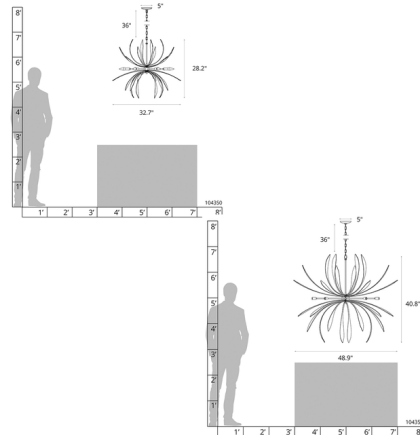

Specifications

COLOR	N/A
BODY FINISH	Dark Smoke
WATTAGE	30W
DIMMER	Standard 120V
DIMENSIONS	32.7"W x 28.2"H
BULB NOT INCLUDED	6 x B11/Candelabra (E12)/5W/120V LED
OTHER BULB OPTIONS	6 x B10/Candelabra (E12)/120V LED 6 x B10/Candelabra (E12)/60W/120V Incandescent
COUNTRY OF ORIGIN	United States

Technical Information

PRODUCT DIMENSIONS Adjustable Chain Length: 36"

Shown in dark smoke

CLICK TO VIEW PRODUCT

Notes: